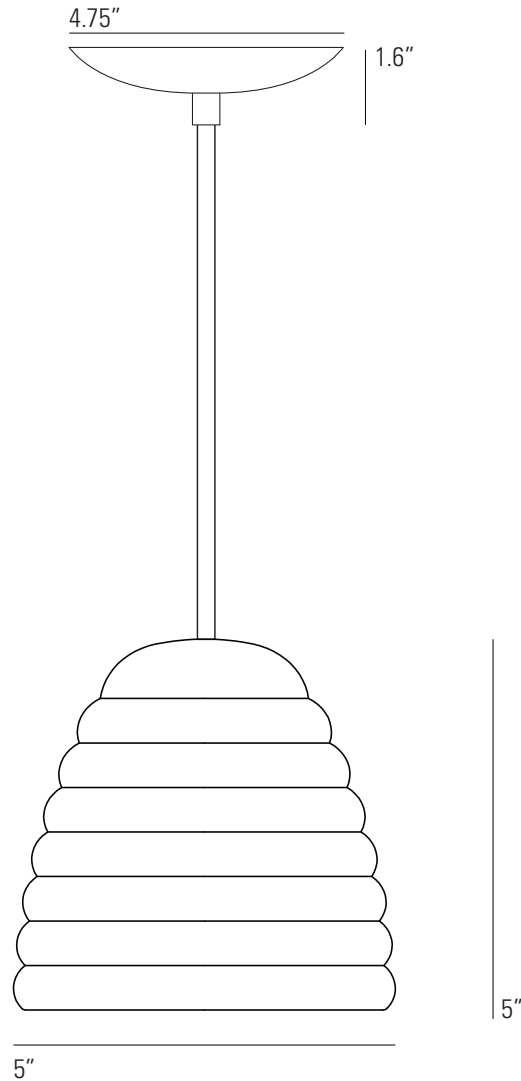

HECTOR BIBENDUM Size 1 Pendant Light

Specifications

PRODUCT CODE:	US-FP499	MATERIAL(S):	BONE CHINA
BULB CAP:	E26	AVAILABLE FINISH:	NATURAL BONE CHINA
MAX WATTAGE:	9W	CABLE LENGTH:	60"
VOLTAGE:	120V (AC)	CABLE COLOUR:	RED/TURQUOISE/YELLOW COTTON BRAID
BULB TYPE:	BALL		
IP RATING:	IP20		