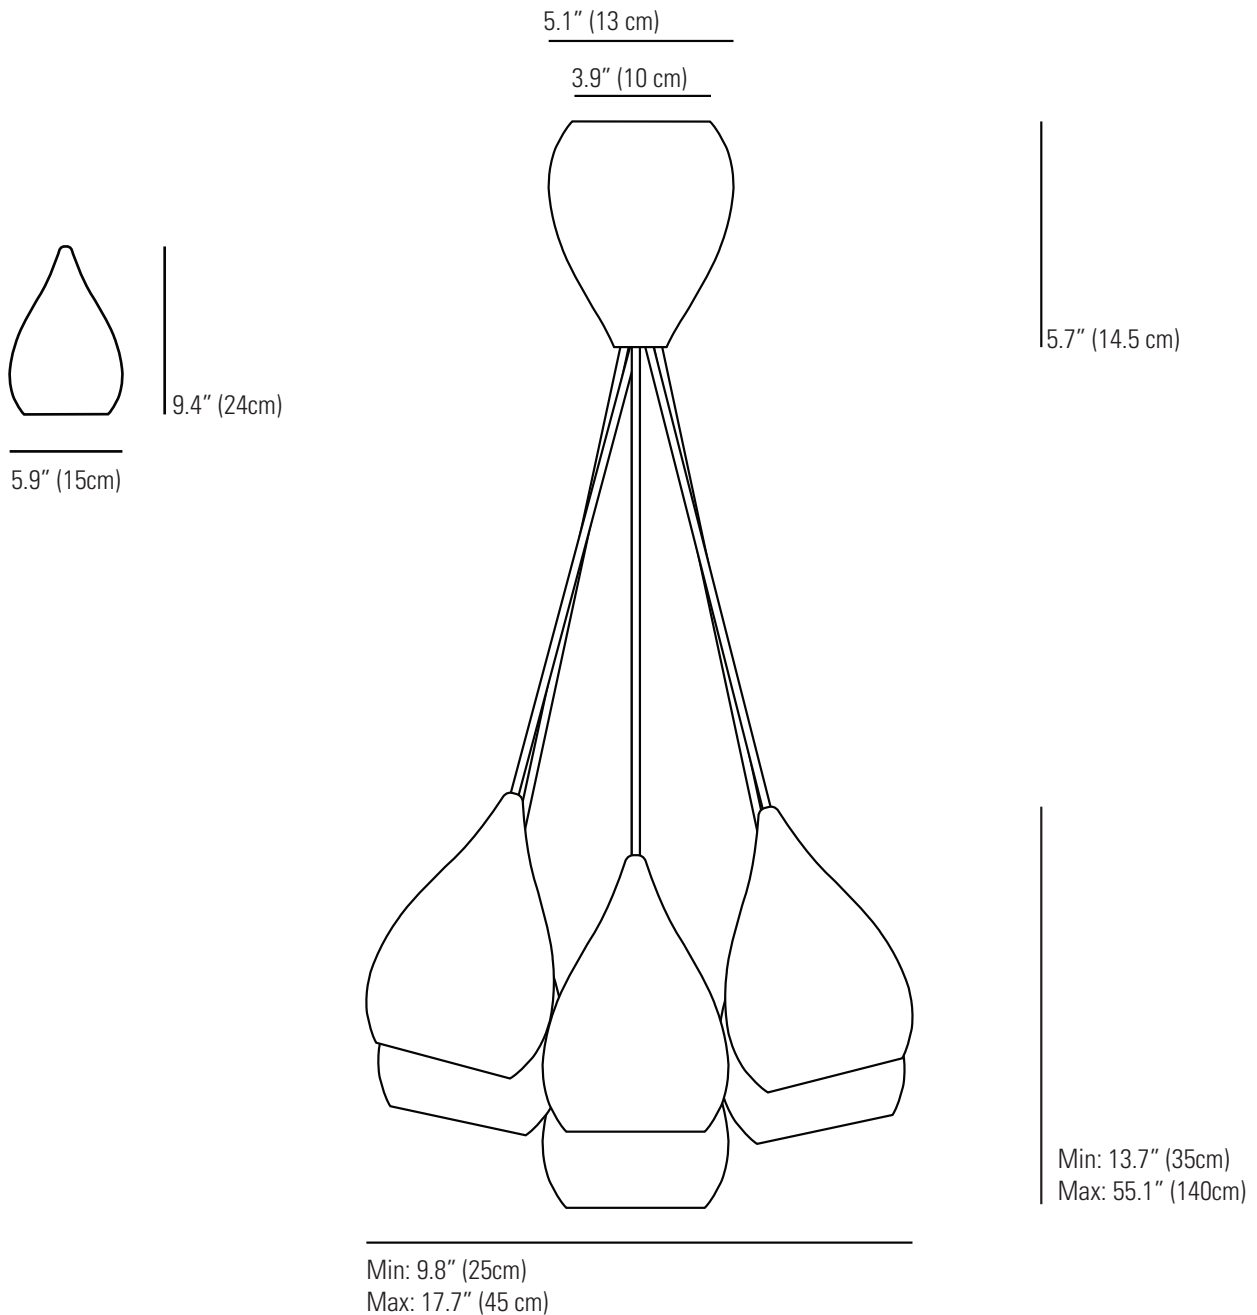

DROP ONE Grouping of 6 Pendant Light

Specifications

PRODUCT CODE:	US-FP444	MATERIAL:	BONE CHINA
BULB CAP:	E26	AVAILABLE FINISH:	NATURAL BONE CHINA
MAX WATTAGE:	6 x 11W	CABLE LENGTH:	79" (200 CM)
VOLTAGE:	120V (AC)	CABLE COLOUR:	SAND & TAUPE COTTON BRAID
BULB TYPE:	A		
IP RATING:	IP20		