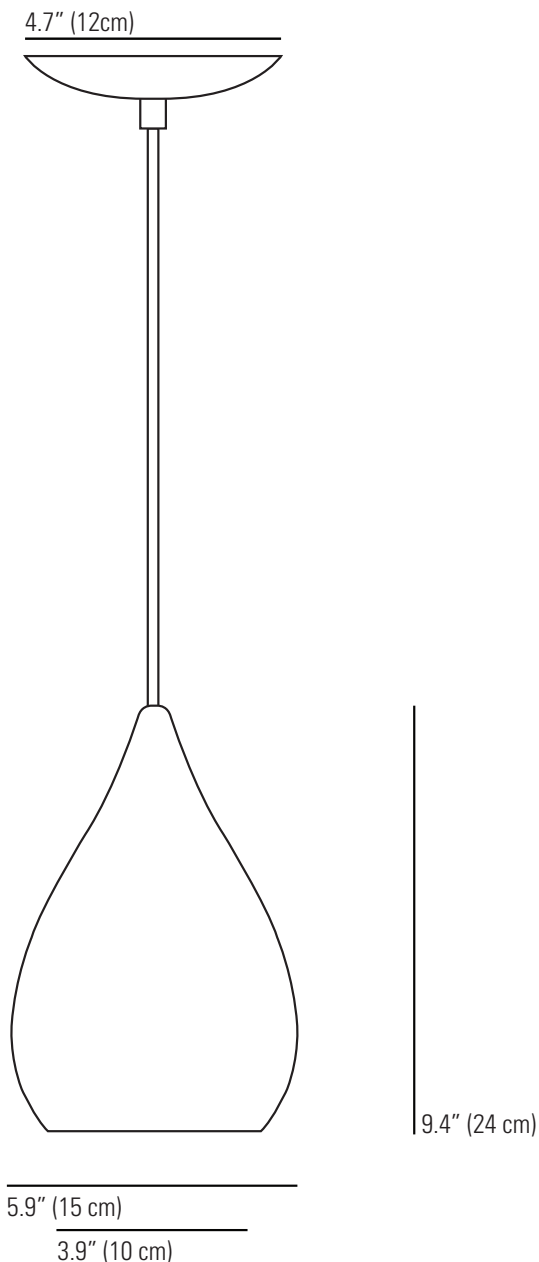

# CIRCLE LINE Drop Pendant Light

## Specifications

PRODUCT CODE: US-FP345CL

BULB CAP: E26

MAX WATTAGE: 60W

VOLTAGE: 120V (AC)

BULB TYPE: A

IP RATING: IP20

MATERIAL: BONE CHINA

AVAILABLE FINISH: BLACK & WHITE PAINTED

CABLE LENGTH: 59" (150 CM)

CABLE COLOUR: BLACK COTTON BRAID,