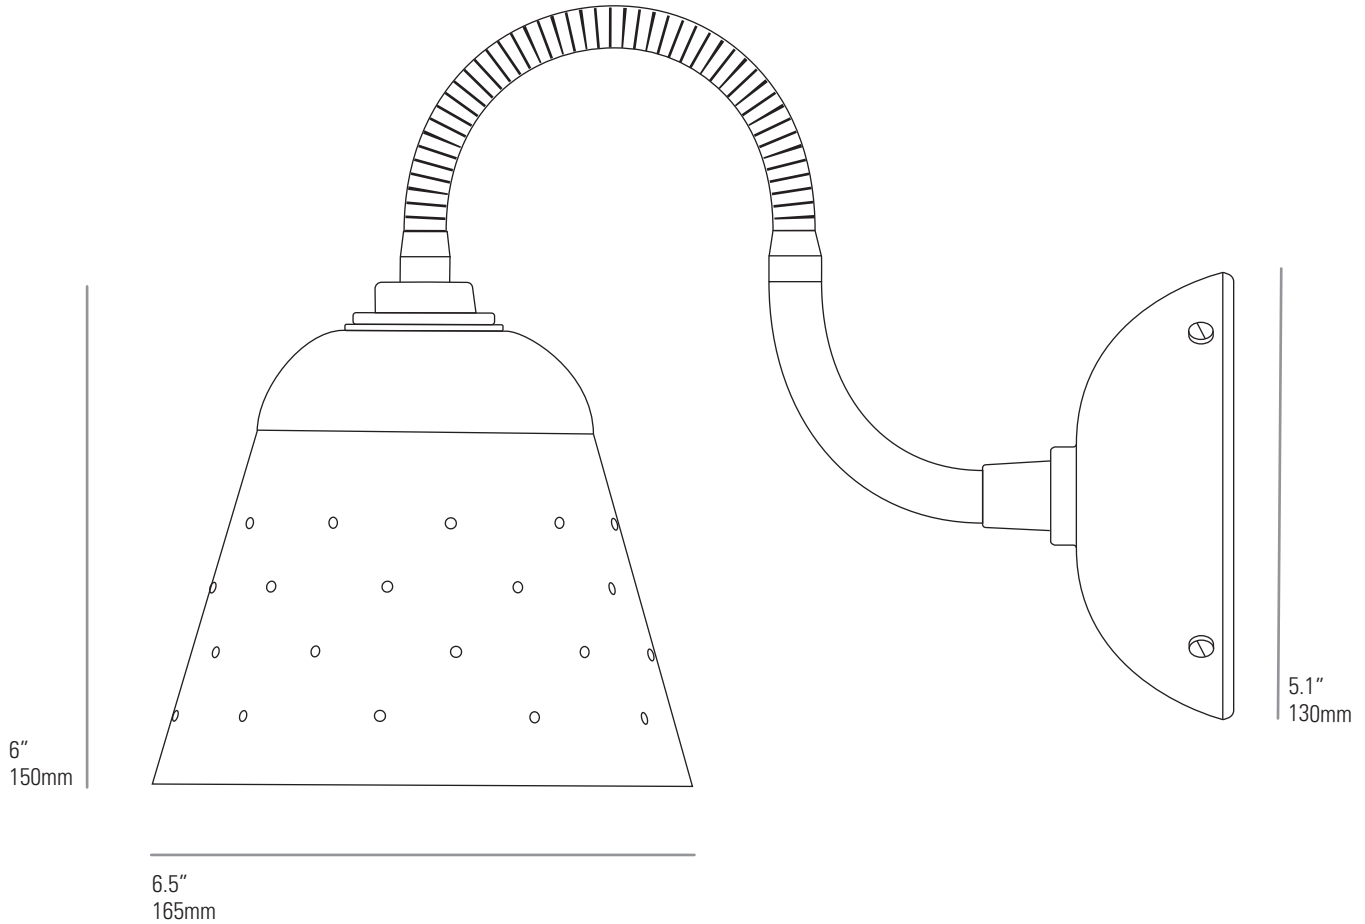

ALMA Wall, Light

19"
485mm
(MAX)

Specifications

PRODUCT CODE:	US-FW701	IP RATING:	DRY / IP20
BULB CAP:	E26	MATERIAL(S):	BONE CHINA, BRASS, ALUMINIUM
MAX WATTAGE:	6W LED* 40W Incandescent	AVAILABLE FINISH:	NATURAL, CORAL, SEAWEED
VOLTAGE:	120V (AC)	CABLE COLOUR:	SAND COTTON BRAID
BULB TYPE:	A		