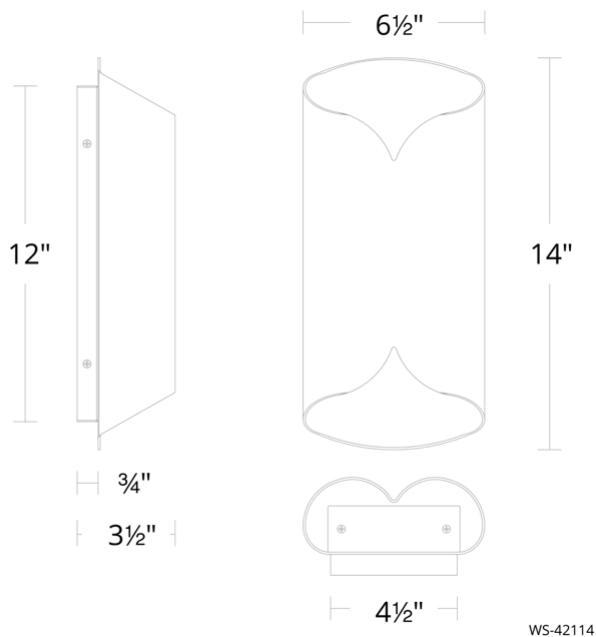

REPLACEMENT PARTS

HDW-FG21-WA - Hardware Pack

Model & Size	Color Temp	Finish	LED Watts	LED Lumens	Delivered Lumens
WS-42114 14"	3000K	BZ/GL Bronze & Gold Leaf	21.4W	851	647

Example: **WS-42114-BZ/GL**

For custom requests please contact customs@modernforms.com