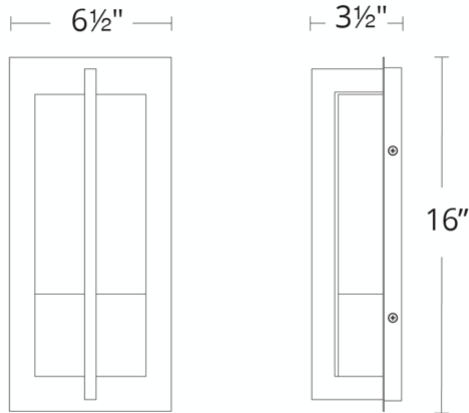

**REPLACEMENT PARTS**

- RPL-GLA-35516 - Piastra Glass
- RPL-GLA-35516-02 - Bottom Glass

WS-W35516

Model & Size	Color Temp	Finish	LED Watts	LED Lumens	Delivered Lumens
WS-W35516 16"	3000K	BZ Bronze	13W	226	139