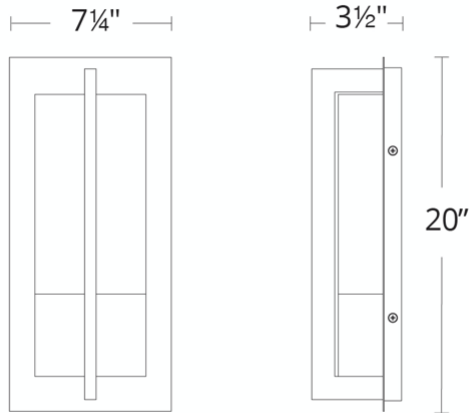

SPECIFICATIONS

Rated Life	50000 Hours
Standards	ETL, cETL, Wet Location Listed, IP65
Input	120 VAC, 50/60Hz
Dimming	ELV
Color Temp	3000K
CRI	85
Construction	Aluminum hardware, piastra glass

WS-W35520