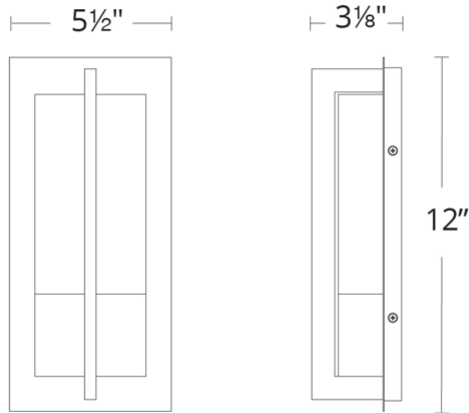

**REPLACEMENT PARTS**

- RPL-GLA-35512 - Piastra Glass
- RPL-GLA-35512-02 - Bottom Glass

WS-W35512

Model & Size	Color Temp	Finish	LED Watts	LED Lumens	Delivered Lumens
WS-W35512 12"	3000K	BZ Bronze	8W	145	75
	3000K	SS Stainless Steel	8W	145	75