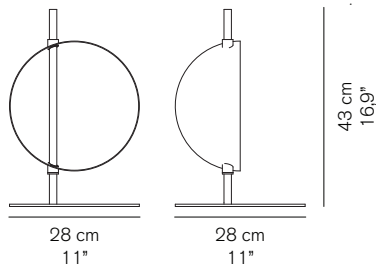

SUPERLUNA 297

Victor Vasilev
2015

Table lamp giving indirect and reflected light with one rotating metal hemisphere.

DIMENSIONS

MATERIALS

metal

COLORS

matt black	RAL9005
matt black stem	RAL9005
anodic brass	
matt black stem	RAL9005

BULBS

1 x max 7,5 W - LED
3000° K - 765 lm - CRI > 85

 equipped with led

MARKS

FURTHER INFORMATION

black cable

black on/off switch

PACKAGING

dimensions 35x35x51 cm / 13,7"x13,7"x20"
volume 0,0625 m³ / 2,20 ft³
weight 5 kg / 11,02 lb

TYPE

indoor - table lamp

PHOTOMETRIC CURVE