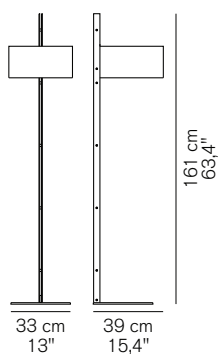

PARALLEL 396

Victor Vasilev

2022

Lampada da terra in metallo a luce diretta. Base, asta e disco di chiusura verniciati in nero opaco, riflettore rivestito in pelle. Con dimmer universale.

Floor lamp in metal giving direct light. Base, stem and closing disk in lacquered matt black, reflector covered with leather. With universal dimmer.

DIMENSIONI/DIMENSIONS

MATERIALI/MATERIALS

metallo/pelle
metal/leather

COLORE/COLORS

cuoio/leather brown
sabbia/leather sand

SORGENTI/BULBS

2 x max 60 W - E27

 fornita senza lampadina
equipped without bulb

CURVA FOTOMETRICA/ PHOTOMETRIC CURVE