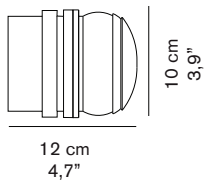

FRESNEL 1148

Joe Colombo
1966

Inside and outside wall ceiling lamp giving direct and diffused light. Lacquered aluminium support and Fresnel lens diffuser.

DIMENSIONS

MATERIALS

aluminium/glass

COLORS

lacquered white sand blasted transparent	RAL9003
lacquered black sand blasted transparent	RAL9005
grey sand blasted transparent	
chromium plated (indoor only) trasparente sabbiato/sand blasted transparent	

BULBS

1 x max 40W - E12

equipped without bulb

MARKS

FURTHER INFORMATION

Suitable for wet location

PACKAGING

4

dimensions 33x33x24 cm / 12,9"x12,9"x9,4"
volume 0,026 m³ / 0,92 ft³
weight 4,5 kg / 9,92 lb

TYPE

indoor - wall lamp

PHOTOMETRIC CURVE