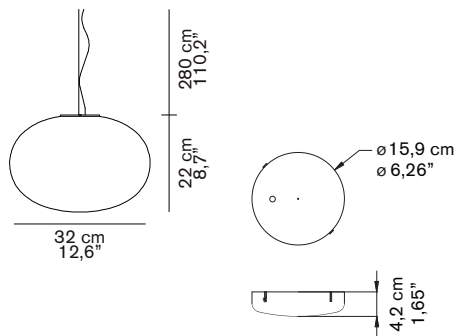

ALBA 465

Mariana Pellegrino Soto
2017

Suspension lamp giving diffused light in polished opaline blown-glass. Satin brass finish structure.

DIMENSIONS

MATERIALS

metal/blown-glass

COLORS

satin brass
polished opaline

BULBS

1 x max 60 W - E26

 equipped without bulb

MARKS

FURTHER INFORMATION

white rose

transparent cable

accessory: multiple ceiling plate/square

PACKAGING

dimensions 41x41x36 cm / 16,1"x16,1"x14,2"
volume 0,0606 m³ / 2,14 ft³
weight 3,7 kg / 8,16 lb

TYPE

indoor - suspension lamp

PHOTOMETRIC CURVE