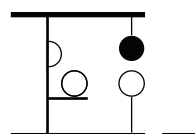

ALBA 465

Mariana Pellegrino Soto
2017

Suspension lamp giving diffused light in polished opaline blown-glass. Satin brass finish structure.

DIMENSIONS

MATERIALS

metal/blown-glass

COLORS

satin brass
polished opaline

BULBS

1 x max 60 W - E26

 equipped without bulb

MARKS

FURTHER INFORMATION

white rose

transparent cable

accessory: multiple ceiling plate/square

PACKAGING

dimensions 41x41x36 cm / 16,1"x16,1"x14,2"
volume 0,0606 m³ / 2,14 ft³
weight 3,7 kg / 8,16 lb

TYPE

indoor - suspension lamp

PHOTOMETRIC CURVE