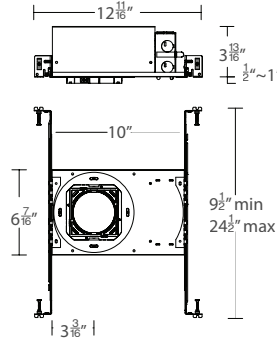

3.5" OCULUX ARCHITECTURAL

Wall Wash - R3CSWT, R3CSWL

WAC LIGHTING

Responsible Lighting®

Housings (Required) - Order separately from trims

Model   Color Temp   Input

R3CSN-11 IC-Rated, Airtight New Construction	927	2700K	120V - 277V
	930	3000K	
	935	3500K	
	940	4000K	

Example: **R3CSN-11-927**

FEATURES

- Adjustable LED light engine included with housing:
  Optimal Vertical Adjustment for Wall Wash is 15° indexed position
- Trim or trimless with die-cast spackle frame included.
- Accepts one optional honeycomb louver or optical lens.

GLARE CONTROL ACCESSORIES sold separately

LENS-16	HCL	Honeycomb Louver

LENS ACCESSORIES sold separately

LENS-16	AMB	Amber
	RED	Red
	FR	Frosted
	SPR	Spread
	BEL	Beam Elongating

wacighting.com
Phone (800) 526.2588
Fax (800) 526.2585

Headquarters/Eastern Distribution Center
44 Harbor Park Drive
Port Washington, NY 11050

Central Distribution Center
1600 Distribution Ct
Lithia Springs, GA 30122

Western Distribution Center
1750 Archibald Avenue
Ontario, CA 91760