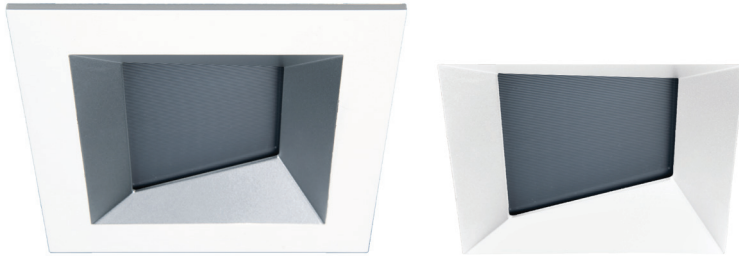

# 3.5" OCULUX ARCHITECTURAL Wall Wash - R3CSWT, R3CSWL

WAC LIGHTING  
Responsible Lighting®

Fixture Type:

Catalog Number:

Project: \_\_\_\_\_

Location: \_\_\_\_\_

## PRODUCT DESCRIPTION

Oculux Architectural offers performance features in a simple but versatile package for residential and commercial applications alike. One housing can be used for downlight, adjustable, pinhole, wall wash trims.