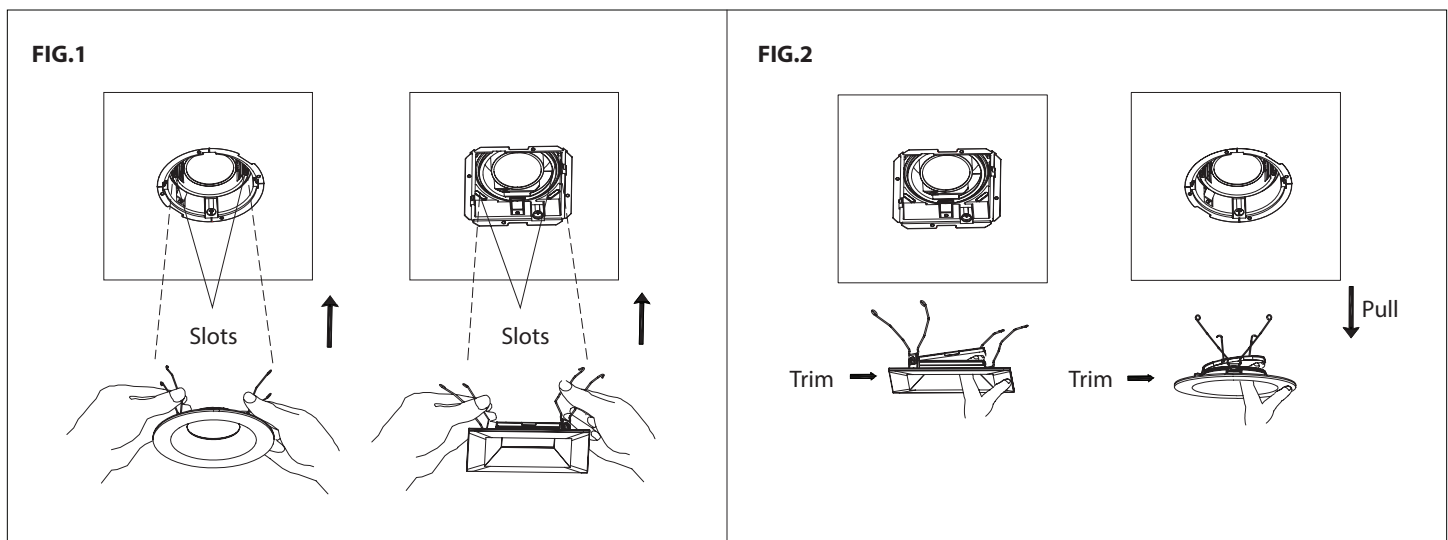

- Read all instructions before installing.
- System is intended for installation by a qualified electrician in accordance with the National Electrical Code and local regulations.
- Go to the main fuse box, or circuit breaker. Place the main power switch in the "OFF" position and unscrew the fuse(s) or switch "OFF" the circuit breaker switch(es) that control the power to the fixture or room that you are working on.
- Place the wall switch in the "OFF" position.

TRIM INSTALLATION

Follow appropriate housing instruction to begin the installation.

1. Pinch the trim springs inward and push them through the slots on the housing collar (See FIG 1).

TRIM REMOVAL

1. To remove trim from trim assembly for servicing, lift lens and gently pull trim downward. One side of spring is captive and may need to be pinched together to fully remove. (See FIG 2).

NOTE: Pinhole trims have edge to grab and do not require lifting of lens.

waclighting.com
Phone (800) 526.2588
Fax (800) 526.2585

Headquarters/Eastern Distribution Center
44 Harbor Park Drive
Port Washington, NY 11050