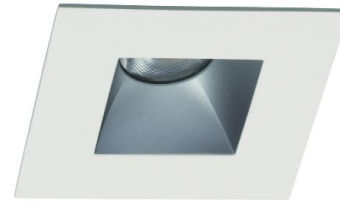

### 8W Open Reflector Square

Model	Beam	Color Temp & CRI	Lumens	CBCP	Finish
R1BSD-08	F 45°	927 2700K - 90	530	830	BK Black
		930 3000K - 90	575	897	BN Brushed Nickel
	N 25°	927 2700K - 90	615	2211	HZWT Haze/White
		930 3000K - 90	665	2390	WT White

Example: **R1BSD-08-F927-BK**

#### DESCRIPTION

Engineered with state of the art LED and driver technology, Ocularc 3.0, 2.0, 1.0 family of recessed lighting offers various styles, IC and Airtight Rated New Construction and Remodel, and low glare optical distributions to beautifully illuminate a diverse range of applications.

#### SPECIFICATIONS

<b>Construction:</b>	Die-cast aluminum trim with aluminum heat sink
<b>Power:</b>	7.5W
<b>Input:</b>	120 VAC, 50/60Hz
<b>Dimming:</b>	ELV: 100-5% , TRIAC: 100-5%
<b>Light Source:</b>	Integrated LED 3 Step Mac Adam Ellipse
<b>Rated Life:</b>	50000 Hours
<b>Cut Out:</b>	2 1/2"
<b>Finish:</b>	Electrostatically Powder Coated:Black, Electrostatically Powder Coated::Haze/White, Electrostatically Powder Coated:::White, Electrostatically Powder Coated:::Brushed Nickel
<b>Ceiling Thickness:</b>	1/2" - 1"
<b>Operating Temp:</b>	-4°F to 104°F (-20°C to 40°C)
<b>Standards:</b>	ETL, cETL, Wet Location Listed, Energy Star 2.0, Title 24 JA8-2019 Compliant, IC, Airtight