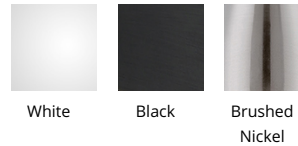

WAC LIGHTING

Fixture Type: _____

Catalog Number: _____

Project: _____

Location: _____

Ocularc 1.0

8W 0°-20° Adjustable Square

Model	Beam	Color Temp & CRI	Lumens	CBCP	Finish
R1BSA-08	F 45°	927 2700K - 90	585	870	BK Black
		930 3000K - 90	630	941	BN Brushed Nickel
	N 25°	927 2700K - 90	630	2225	WT White
		930 3000K - 90	680	2405	

Example: **R1BSA-08-F927-BK**

DESCRIPTION

Engineered with state of the art LED and driver technology, Ocularc 3.0, 2.0, 1.0 family of recessed lighting offers various styles, IC and Airtight Rated New Construction and Remodel, and low glare optical distributions to beautifully illuminate a diverse range of applications.

FEATURES

- Cutout 2 1/2"
- Single spot light source
- Ceiling thickness: 1/2" - 1"
- Sold as New Construction, may be reconfigured in the field for Remodel
- Driver concealed within the fixture
- 5 year warranty

SPECIFICATIONS

Construction:	Die-cast aluminum trim with aluminum heat sink
Power:	7.5W
Input:	120 VAC, 50/60Hz
Dimming:	ELV: 100-5% , TRIAC: 100-5%
Light Source:	Integrated LED 3 Step Mac Adam Ellipse
Rated Life:	50000 Hours
Cut Out:	2 1/2"
Finish:	Electrostatically Powder Coated:White, Electrostatically Powder Coated::Black, Electrostatically Powder Coated::Brushed Nickel
Ceiling Thickness:	1/2" - 1"
Operating Temp:	-4°F to 104°F (-20°C to 40°C)
Standards:	ETL, cETL, Damp Location Listed, Energy Star 2.0, Title 24 JA8-2019 Compliant, IC, Airtight

FINISHES:

LINE DRAWING: