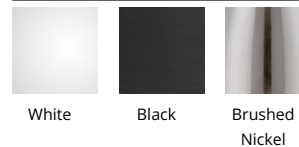

WAC LIGHTING

Fixture Type: _____

Catalog Number: _____

Project: _____

Location: _____

Ocularc 1.0

8W 0°-20° Adjustable Round

Model	Beam	Color Temp & CRI	Lumens	CBCP	Finish
R1BRA-08	F 45°	927 2700K - 90	585	870	BK Black
		930 3000K - 90	630	941	BN Brushed Nickel
	N 25°	927 2700K - 90	630	2225	WT White
		930 3000K - 90	680	2405	

Example: **R1BRA-08-F927-BK**

DESCRIPTION

Engineered with state of the art LED and driver technology, Ocularc 3.0, 2.0, 1.0 family of recessed lighting offers various styles, IC and Airtight Rated New Construction and Remodel, and low glare optical distributions to beautifully illuminate a diverse range of applications.

FEATURES

- Cutout 2 1/2"
- Single spot light source
- Ceiling thickness: 1/2" - 1"
- Sold as New Construction, may be reconfigured in the field for Remodel
- Driver concealed within the fixture
- 5 year warranty

SPECIFICATIONS

Construction:	Die-cast aluminum trim with aluminum heat sink
Power:	7.5W
Input:	120 VAC, 50/60Hz
Dimming:	ELV: 100-5% , TRIAC: 100-5%
Light Source:	Integrated LED 3 Step Mac Adam Ellipse
Rated Life:	50000 Hours
Cut Out:	2 1/2"
Finish:	Electrostatically Powder Coated::White, Electrostatically Powder Coated::Black, Electrostatically Powder Coated::Brushed Nickel
Ceiling Thickness:	1/2" - 1"
Operating Temp:	-4°F to 104°F (-20°C to 40°C)
Standards:	ETL, cETL, Damp Location Listed, Energy Star 2.0, Title 24 JA8-2019 Compliant, IC, Airtight

FINISHES:

LINE DRAWING: