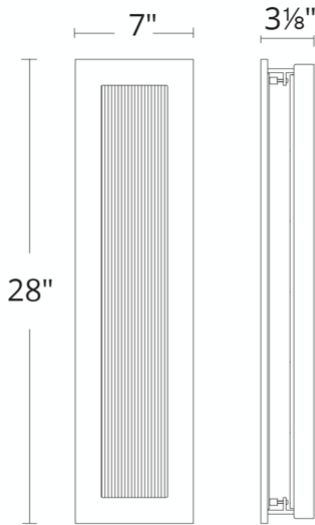

WS-W71628

Project: _____

Location: _____

Fixture Type: _____

Catalog Number: _____

AVAILABLE FINISHES:

Oath

WS-W71628

PRODUCT DESCRIPTION

A transitional design that can preserve continuity across many American architectural styles, from prairie to saltbox to craftsman, Oath promises to elevate exterior décor with its unique blend of geometry, glass and light. Furnished with high-performance LEDs and a durable bronze finish, this versatile sconce can endure any storm outside, shining a light on pathways and entryways outside of hotels, hospitals and homes.

FEATURES

- 277V option available for special order.
- ACLED driverless technology
- Textured art glass

SPECIFICATIONS

Rated Life	50000 Hours
Standards	ETL, cETL, Wet Location Listed, IP65
Input	120 VAC, 50/60Hz
Mounting	Can be mounted on wall in all orientations
Color Temp	3000K
CRI	90
Construction	Aluminum construction with laminated glass
Dimming	ELV

REPLACEMENT PARTS

- RPL-GLA-71628-01 - Outer Glass
- RPL-GLA-71628-02 - Inner Glass

Model & Size	Color Temp	Finish	LED Watts	LED Lumens	Delivered Lumens
WS-W71628 28"	3000K	BZ Bronze	35.5W	2760	586

Example: **WS-W71628-BZ**

•For 277V special order, add an "F" before the finish: WS-W71628F-BZ

For custom requests please contact customs@modernforms.com