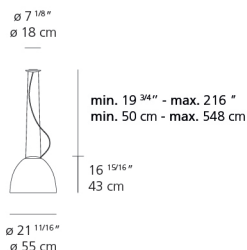

Nur LED suspension 0-10V dimming extended length gloss black SPECIFICATIONS

A243418-EXT

Design By

Ernesto Gismondi

Collection

Design

Specifications

Delivered lumens	1816lm
Light output ratio	43.23lm/W
Power consumption	43.4W
Led type	40W C.O.B.*
CCT (Correlated Color Temperature)	3000K
CRI (Color Rendering Index)	>93
Life expectancy	50000Hrs
Control type	Dimmable 0-10V
Input Voltage	120-277V
Driver	ADVANCE - 1 x XI050C105V052DNM1

Colors & Finishes

Gloss Black

Materials

- Body of lamp in aluminum
- Bottom diffuser in thermoplastic material
- Upper cap in borosilicate sanded glass

Features & Accessories

- Extended cable length
- Dimmer Adaptor 0-10V to Wireless (W001-00355)

Dimensions

Packaging

1 Box

1 x 26" x 26" x -1/2" / 17.86 lbs - 66 cm x 66 cm x 62 cm / 8.1 kg

Light distribution

Direct/Indirect

Red = Max Cd. Through Vertical plane

Blue = Max Cd. Through Horizontal plane

Luminaire weight

5.73 lbs / 2.6 kg

Warranty

5 year limited warranty