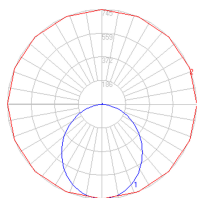

Dimensions

Packaging

1 Box

1 x 26" x 26" x -1/2" / 17.86 lbs - 66 cm x 66 cm x 62 cm / 8.1 kg

Light distribution

Direct/Indirect

Red = Max Cd. Through Vertical plane

Blue = Max Cd. Through Horizontal plane