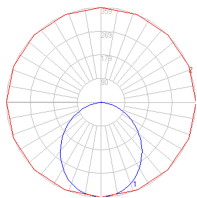

Dimensions

Packaging

1 Box

1 x 19-13/16" x 19-13/16" x 19-13/16" / 9.37 lbs - 50 cm x 50 cm x 50 cm / 4.25 kg

Light distribution

Direct/Indirect

Luminaire weight

4.96 lbs / 2.25 kg

Red = Max Cd. Through Vertical plane

Blue = Max Cd. Through Horizontal plane

Warranty

5 year limited warranty