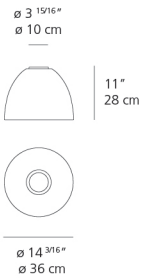

Delivered lumens	918lm
Light output ratio	34.13lm/W
Power consumption	26.9W
Led type	23W C.O.B.*
CCT (Correlated Color Temperature)	3000K
CRI (Color Rendering Index)	>93
Life expectancy	50000Hrs
Control type	Dimmable 2-Wire**
Input Voltage	120-277V
Driver	HATCH - 1 x XTC32-0700P-UNV-I

Dimensions

Packaging

1 Box

1 x 19-13/16" x 19-13/16" x 19-13/16" / 9.37 lbs - 50 cm x 50 cm x 50 cm / 4.25 kg

Light distribution

Direct/Indirect

Luminaire weight

4.96 lbs / 2.25 kg