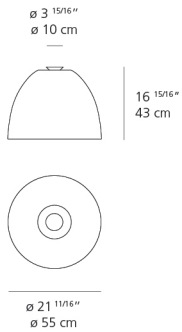

Dimensions

Packaging

1 Box

1 x 26" x 26" x -1/2" / 17.86 lbs - 66 cm x 66 cm x 62 cm / 8.1 kg

Light distribution

Direct/Indirect

Luminaire weight

5.73 lbs / 2.6 kg