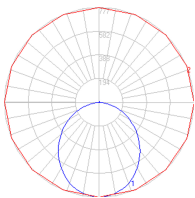

Dimensions

Packaging

1 Box

1 x 26" x 26" x -1/2" / 17.86 lbs - 66 cm x 66 cm x 62 cm / 8.1 kg

Light distribution

Direct/Indirect

Luminaire weight

5.73 lbs / 2.6 kg

Red = Max Cd. Through Vertical plane

Blue = Max Cd. Through Horizontal plane

Warranty

5 year limited warranty