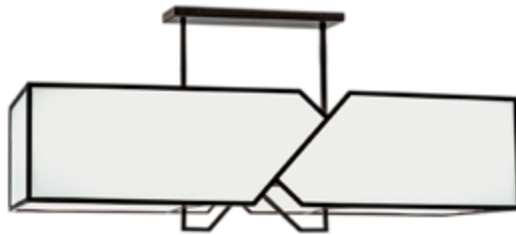

**MOISELLE SCONCE**  
8170  
**MOISELLE LINEAR**  
**CHANDELIER**  
8171

Project Name \_\_\_\_\_  
Fixture Type \_\_\_\_\_  
Quantity \_\_\_\_\_

Norwell | Lighting

ILEX

Custom Metalcraft

8170-MB-WS

8171-MB-WS

8171-MB-WS under

Top View

8170

8171

Top View

Product Name / Model / Dimensions					Finish Options	Diffuser	Lamping Options
Moiselle Sconce - 8170					Standard Matte Black / MB	Standard White Fabric Shade / WS	Standard 8170 - 1-60 Watt Candelabra 8171 - 6-60 Watt Candelabra
Moiselle Linear Chandelier - 8171							
	Height	Width	Projection	Overall Height			
8170	12"	4 1/2"	6 3/4"	--			
8171	Body Height 11"	48"	--	Ships with 3 stem heights 23", 32" or 42"			
8170 - Backplate 7" H x 4 1/2" W							
8171 - Canopy 4 3/4" H x 17 3/8" W							