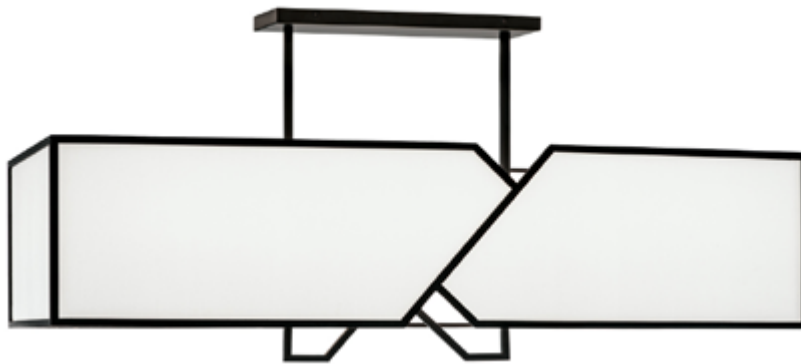

**MOISELLE SCONCE**  
8170  
**MOISELLE LINEAR**  
**CHANDELIER**  
8171

Project Name \_\_\_\_\_  
Fixture Type \_\_\_\_\_  
Quantity \_\_\_\_\_

Norwell | Lighting

ILEX

Custom Metalcraft

8170-MB-WS

8171-MB-WS

8171-MB-WS under

Top View

8170

8171

Top View

Product Name / Model / Dimensions					Finish Options	Diffuser	Lamping Options
Moiselle Sconce - 8170					Standard Matte Black / MB	Standard White Fabric Shade / WS	Standard 8170 - 1-60 Watt Candelabra 8171 - 6-60 Watt Candelabra
Moiselle Linear Chandelier - 8171							
	Height	Width	Projection	Overall Height			
8170	12"	4 1/2"	6 3/4"	--			
8171	Body Height 11"	48"	--	Ships with 3 stem heights 23", 32" or 42"			
8170 - Backplate 7" H x 4 1/2" W							
8171 - Canopy 4 3/4" H x 17 3/8" W							