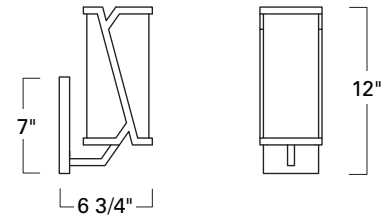

8171-MB-WS under

Top View

8170

8171

Top View

Product Name / Model / Dimensions					Finish Options	Diffuser	Lamping Options
Moiselle Sconce - 8170					Standard Matte Black / MB	Standard White Fabric Shade / WS	Standard 8170 - 1-60 Watt Candelabra 8171 - 6-60 Watt Candelabra
Moiselle Linear Chandelier - 8171							
	Height	Width	Projection	Overall Height			
8170	12"	4 1/2"	6 3/4"	--			
8171	Body Height 11"	48"	--	Ships with 3 stem heights 23", 32" or 42"			
8170 - Backplate 7" H x 4 1/2" W							
8171 - Canopy 4 3/4" H x 17 3/8" W							