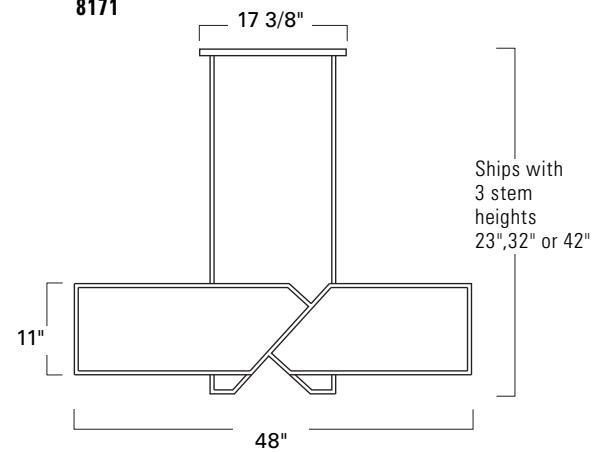

8171-MB-WS under

Top View

8170

8171

Top View

Product Name / Model / Dimensions					Finish Options	Diffuser	Lamping Options
Moiselle Sconce - 8170					Standard Matte Black / MB	Standard White Fabric Shade / WS	Standard 8170 - 1-60 Watt Candelabra 8171 - 6-60 Watt Candelabra
Moiselle Linear Chandelier - 8171							
	Height	Width	Projection	Overall Height			
8170	12"	4 1/2"	6 3/4"	--			
8171	Body Height 11"	48"	--	Ships with 3 stem heights 23", 32" or 42"			
8170 - Backplate 7" H x 4 1/2" W							
8171 - Canopy 4 3/4" H x 17 3/8" W							