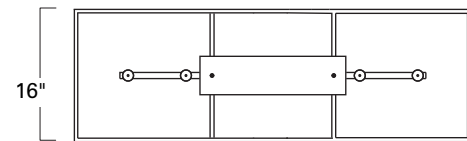

8171-MB-WS under

Top View

8170

8171

Top View

Product Name / Model / Dimensions					Finish Options	Diffuser	Lamping Options
Moiselle Sconce - 8170					Standard Matte Black / MB	Standard White Fabric Shade / WS	Standard 8170 - 1-60 Watt Candelabra 8171 - 6-60 Watt Candelabra
Moiselle Linear Chandelier - 8171							
	Height	Width	Projection	Overall Height			
8170	12"	4 1/2"	6 3/4"	--			
8171	Body Height 11"	48"	--	Ships with 3 stem heights 23", 32" or 42"			
8170 - Backplate 7" H x 4 1/2" W							
8171 - Canopy 4 3/4" H x 17 3/8" W							