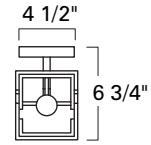

8171-MB-WS under

Top View

8170

8171

Top View

Product Name / Model / Dimensions					Finish Options	Diffuser	Lamping Options
Moiselle Sconce - 8170					Standard Matte Black / MB	Standard White Fabric Shade / WS	Standard 8170 - 1-60 Watt Candelabra 8171 - 6-60 Watt Candelabra
Moiselle Linear Chandelier - 8171							
	Height	Width	Projection	Overall Height			
8170	12"	4 1/2"	6 3/4"	--			
8171	Body Height 11"	48"	--	Ships with 3 stem heights 23", 32" or 42"			
8170 - Backplate 7" H x 4 1/2" W							
8171 - Canopy 4 3/4" H x 17 3/8" W							