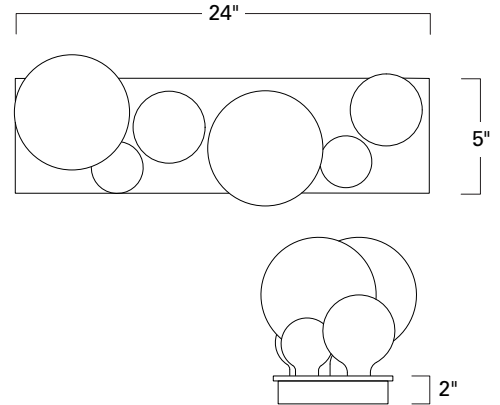

9745

Lamp Style	Lamp Size	Lamp Wattage
(4) G25	3"	60 watt
(5) G16	2"	25 watt