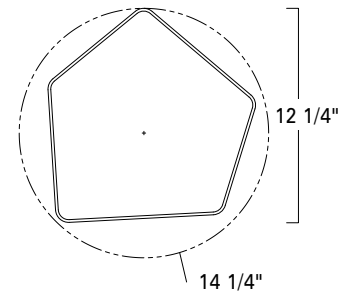

Fenway
5395-SB-SO

Fenway
5395-MB-SO

Fenway can also
be wall-mounted

5395

LED

Product Name / Model / Dimensions			Finish Options	Diffuser Options	Lamping Options
Fenway - 5395			Standard Satin Brass / SB Matte Black / MB	Standard Glass Shiny Opal / SO	Standard LED / LED 1592lm, 3000K, 90CRI, 16 Watts, 120 - 277v, Triac Dimmable
Width	Length	Depth from Ceiling or Projection			
14.25"	12.25"	4.00"			