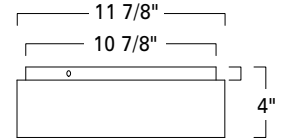

Fenway
5395-SB-SO

Fenway
5395-MB-SO

Fenway can also
be wall-mounted

5395

LED

Product Name / Model / Dimensions			Finish Options	Diffuser Options	Lamping Options
Fenway - 5395			Standard Satin Brass / SB Matte Black / MB	Standard Glass Shiny Opal / SO	Standard LED / LED 1592lm, 3000K, 90CRI, 16 Watts, 120 - 277v, Triac Dimmable
Width	Length	Depth from Ceiling or Projection			
14.25"	12.25"	4.00"			