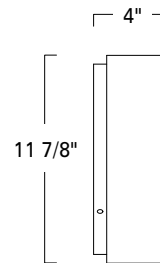

Fenway
5395-SB-SO

Fenway
5395-MB-SO

Fenway can also
be wall-mounted

5395

LED

Product Name / Model / Dimensions			Finish Options	Diffuser Options	Lamping Options
Fenway - 5395			Standard Satin Brass / SB Matte Black / MB	Standard Glass Shiny Opal / SO	Standard LED / LED 1592lm, 3000K, 90CRI, 16 Watts, 120 - 277v, Triac Dimmable
Width	Length	Depth from Ceiling or Projection			
14.25"	12.25"	4.00"			