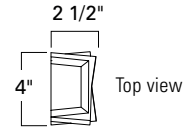

Ciro with Satin Brass  
8187-SB-MA

Ciro with Chrome  
8187-CH-MA

Ciro with Chrome  
8187-CH-MA

8187

Layered cube detail

**LED ADA**

Product Name / Model / Dimensions			Finish Options	Diffuser	Lamping Options
Ciro 32" Linear Sconce - 8187			Standard Chrome (CH) Satin Brass (SB)	Standard Matte Acrylic (MA)	Standard LED 2000 lm 3000K CCT, 90 CRI, 24 Watts, 120v ELV & Triac Dimming
Length	Width	Projection			
32"	4"	2.5"			
Backplate 5.5" H x 4" W					