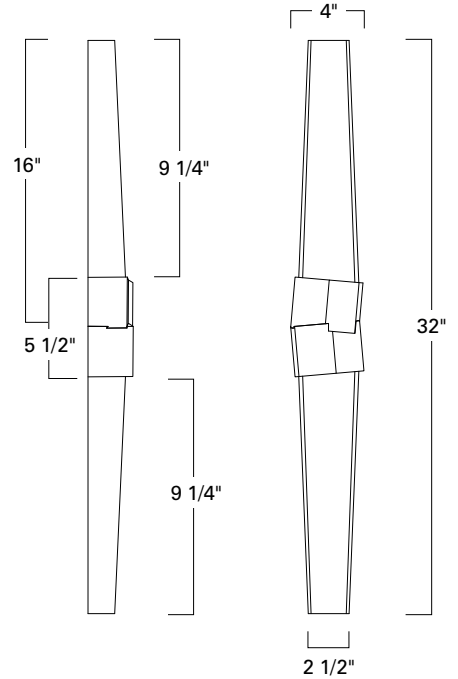

**Ciro 32"**  
**Linear Bath Sconce**

8187

Project Name \_\_\_\_\_

Fixture Type \_\_\_\_\_

Quantity \_\_\_\_\_

Norwell | Lighting

ILEX

Custom Metalcraft

Ciro with Satin Brass  
8187-SB-MA

Ciro with Chrome  
8187-CH-MA

Ciro with Chrome  
8187-CH-MA

8187

Layered cube detail

**LED ADA**

Product Name / Model / Dimensions			Finish Options	Diffuser	Lamping Options
Ciro 32" Linear Sconce - 8187			Standard Chrome (CH) Satin Brass (SB)	Standard Matte Acrylic (MA)	Standard LED 2000 lm 3000K CCT, 90 CRI, 24 Watts, 120v ELV & Triac Dimming
Length	Width	Projection			
32"	4"	2.5"			
Backplate 5.5" H x 4" W					