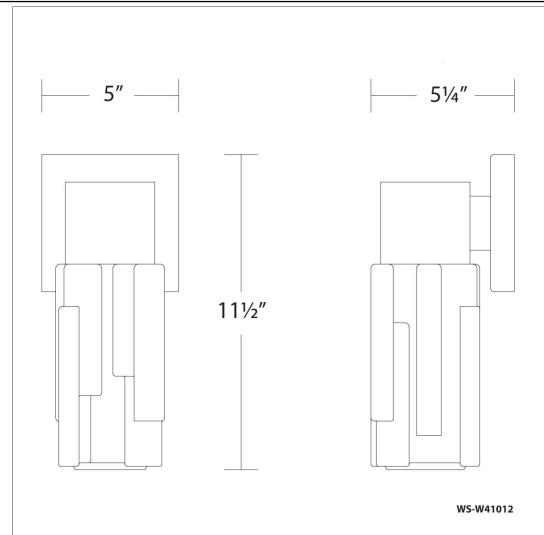

LINE DRAWING