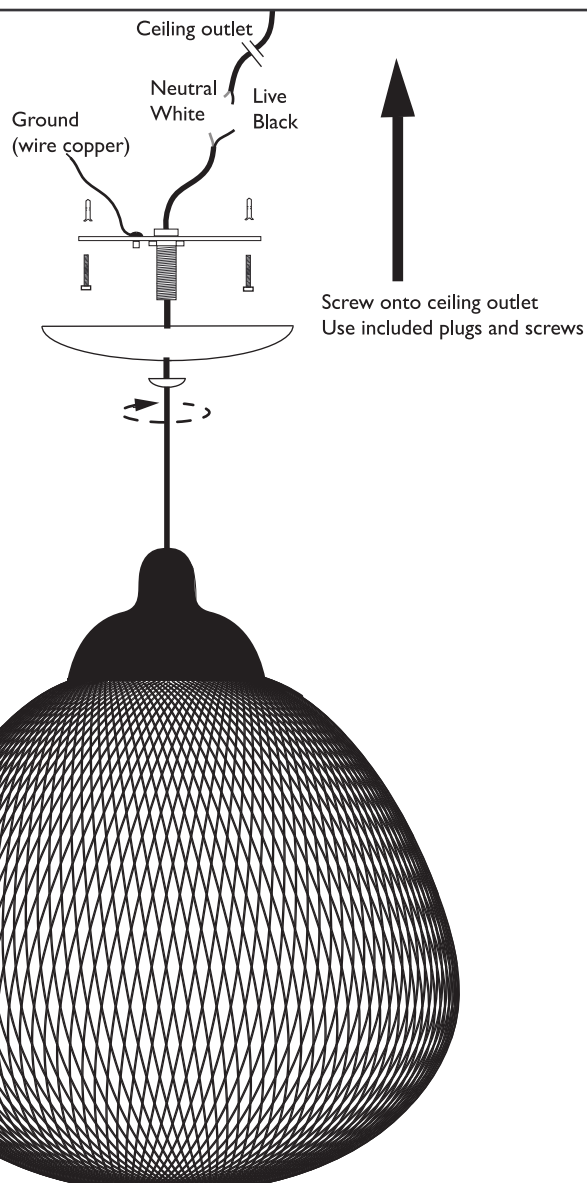

moooi®

manual

THERE MUST BE NO PULL ON THE ELECTRIC CORDS

TECHNICAL INFORMATION

name	Non Random Light
dimensions	small Ø 45 cm x 50mm medium Ø 70 cm x 70mm
materials	shade: fiberglass epoxy resin pendant: anodized aluminium / powdercoated steel outside
design	Bert-jan Pot
producer	Moooi Minervum 7003 4817 ZL Breda The Netherlands http://www.moooi.com