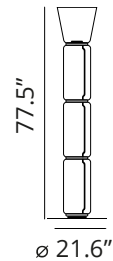

Standing lamps consisting of interconnecting glass modules reaching a height of 2,17 metres (85.43"). Cylindrical and semi-spherical transparent blown glass structure, die cast aluminium base and rings, hydroformed steel internal lateral arms and injection moulded optical opal silicone outer ring diffusers. The power supply cable is 2 metres (78.74") long, with a pedal operated panel used as a dimmer to adjust the light intensity by 10% to 100% in either direction. Wall mounted power supply unit with interchangeable plugs.

Are you a professional and your project needs consulting and support?

BOOK AN APPOINTMENT