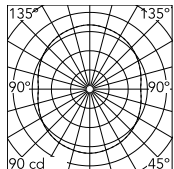

Schematic light drawing

Luminous flux Luminaire
286 lm

Photometric

Lighting type	Total
Light distribution	Symmetric
CCT (K)	2700
CRI>	90

Electrical

Insulation class	III
Frequency (Hz)	50/60
Main voltage (Vac)	100-240/48
LED voltage Vf (Vdc)	null
Driver	Remote included
Dimmable	Yes
Dimming type	Electronic 48V
Dimming interface	Dimmer Integrated
Plug type	Type G, Type A, Type C
Batteries inside	No
Charging min time	No