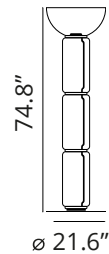

Standing lamps consisting of interconnecting glass modules reaching a height of 2,17 metres (85.43"). Cylindrical and semi-spherical transparent blown glass structure, die cast aluminium base and rings, hydroformed steel internal lateral arms and injection moulded optical opal silicone outer ring diffusers. The power supply cable is 2 metres (78.74") long, with a pedal operated panel used as a dimmer to adjust the light intensity by 10% to 100% in either direction. Wall mounted power supply unit with interchangeable plugs.

Are you a professional and your project needs consulting and support?

BOOK AN APPOINTMENT