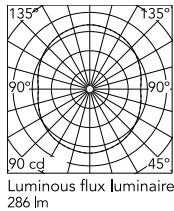

### Physical

Color	Black
Cord length (in)	157
Canopy dimension (mm)	46
Net weight (lb)	39.03
Package volume (in)	34168.88
IP internal	20

## Schematic light drawing