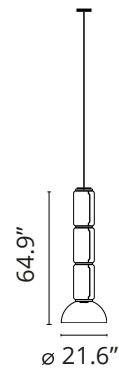

54W - 1293lm - 2700K - CRI > 90

Hanging lamps consisting of interconnecting glass modules reaching a length of 3,2 mt. (126.77") with 4 mt. (157.48") suspended power cable. Cylindrical and semi-spherical transparent blown glass structure, suspended die cast aluminium ring connector, hydroformed steel internal lateral arm and injection moulded optical opal silicone outer ring diffusers. The power supply unit within the ceiling rose can be used as a dimmer to adjust the light intensity by 10% to 100% in either direction by means of the 0-10/1-10V, PUSH, DALI control.

Are you a professional and your project needs consulting and support?

[BOOK AN APPOINTMENT](#)