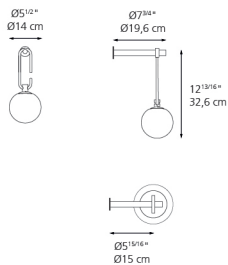

Brushed Brass (Ring)

Materials

- Diffuser in white blown glass
- Adjustable ring in a brushed brass
- Structure in metal painted black

Features & Accessories

- The Fixture is plugged into a wall outlet
- The cord is 100 inches long to the attached

Dimensions

Packaging

1 Box

1 x 8-9/16" x 8-9/16" x 8-3/4" / 3.19 lbs - 21.5 cm x 21.5 cm x 22 cm / 1.445 kg

Light distribution

Diffused

Luminaire weight

2.05 lbs / .93 kg