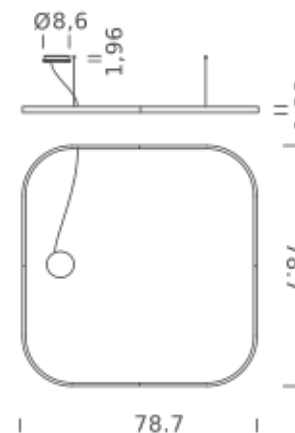

SQUARE 78.7"X78.7" | DOWNLIGHT - 2700K

LAMPING

Source	Linear LED
Total power	100W
Emission	Diffused orientable
Switching	0-10V
Tension	110/240V
Color temperature	2700K
Luminous flux	6098lm
Typ CRI	90
IP class	IP40
Dimensions	78.7"x78.7"x1.9"
Materials	Aluminum
Notes	Round canopy with 1 x driver WALIMLED100/24 | 1 x dimmer interface WDIMDALIHP | 1 x electrical cable 16.4' | 4 x adjustable metal cable length 9.8' (including ceiling attachments). RAL 9005 black | RAL 9016 white | shipped assembled

Codes

UZRQ1608G15DBO
UZRQ1608G15DNE
UZRQ1608G15DOR

Structure

matt white
matt black
matt gold

Certificazioni