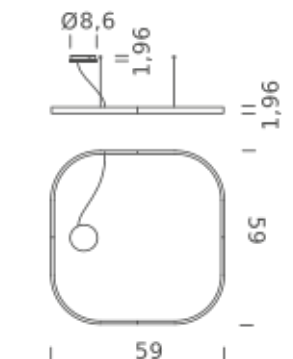

Driver and dimmer interface included.

SQUARE 59"X59" | DOWNLIGHT - 2700K

LAMPING

Source	Linear LED
Total power	77W
Emission	Diffused oriented
Switching	0-10V
Tension	110/240V
Color temperature	2700K
Luminous flux	4432lm
Typ CRI	90
IP class	IP40
Dimensions	59"x59"x1.9"
Materials	Aluminum
Notes	Round canopy with 1 x driver WALIMLED100/24 1 x dimmer interface WDIMDALIHP 1 x electrical cable 16.4' 4 x adjustable metal cable length 9.8' (including ceiling attachments). RAL 9005 black RAL 9016 white shipped assembled

Codes

UZRQ1606G15WBO
UZRQ1606G15WNE
UZRQ1606G15WOR

Structure

matt white
matt black
matt gold

Certificazioni

SQUARE 59"X59" | DOWNLIGHT - 4000K

LAMPING

Source	Linear LED
Total power	77W
Emission	Diffused orientable
Switching	0-10V
Tension	110/240V
Color temperature	4000K
Luminous flux	5214lm
Typ CRI	90
IP class	IP40
Dimensions	59"x59"x1.9"
Materials	Aluminum
Notes	Round canopy with 1 x driver WALIMLED100/24 1 x dimmer interface WDIMDALIHP 1 x electrical cable 16.4' 4 x adjustable metal cable length 9.8' (including ceiling attachments). RAL 9005 black RAL 9016 white shipped assembled

Codes

UZRQ1606G15NBO
UZRQ1606G15NNE
UZRQ1606G15NOR

Structure

matt white
matt black
matt gold

Certificazioni

SQUARE 78.7"X78.7" | DOWNLIGHT - 2700K

LAMPING

Source	Linear LED
Total power	100W
Emission	Diffused orientable
Switching	0-10V
Tension	110/240V
Color temperature	2700K
Luminous flux	6098lm
Typ CRI	90
IP class	IP40
Dimensions	78.7"x78.7"x1.9"
Materials	Aluminum
Notes	Round canopy with 1 x driver WALIMLED100/24 1 x dimmer interface WDIMDALIHP 1 x electrical cable 16.4' 4 x adjustable metal cable length 9.8' (including ceiling attachments). RAL 9005 black RAL 9016 white shipped assembled