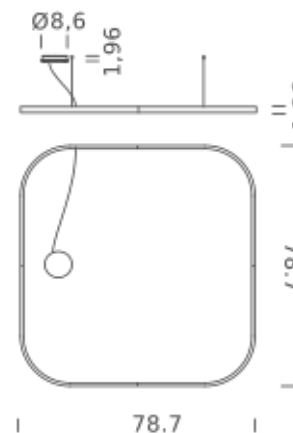

Driver and dimmer interface included.

SQUARE 59"X59" | DOWNLIGHT - 2700K

LAMPING

Source	Linear LED
Total power	77W
Emission	Diffused oriented
Switching	0-10V
Tension	110/240V
Color temperature	2700K
Luminous flux	4432lm
Typ CRI	90
IP class	IP40
Dimensions	59"x59"x1.9"
Materials	Aluminum
Notes	Round canopy with 1 x driver WALIMLED100/24 1 x dimmer interface WDIMDALIHP 1 x electrical cable 16.4' 4 x adjustable metal cable length 9.8' (including ceiling attachments). RAL 9005 black RAL 9016 white shipped assembled

Codes

UZRQ1606G15DBO
UZRQ1606G15DNE
UZRQ1606G15DOR

Structure

matt white
matt black
matt gold

Certificazioni

SQUARE 59"X59" | DOWNLIGHT - 3000K

LAMPING

Source	Linear LED
Total power	77W
Emission	Diffused orientable
Switching	0-10V
Tension	110/240V
Color temperature	3000K
Luminous flux	4692lm
Typ CRI	90
IP class	IP40
Dimensions	59"x59"x1.9"
Materials	Aluminum
Notes	Round canopy with 1 x driver WALIMLED100/24 1 x dimmer interface WDIMDALIHP 1 x electrical cable 16.4' 4 x adjustable metal cable length 9.8' (including ceiling attachments). RAL 9005 black RAL 9016 white shipped assembled

Codes

UZRQ1606G15WBO
UZRQ1606G15WNE
UZRQ1606G15WOR

Structure

matt white
matt black
matt gold

Certificazioni

SQUARE 59"X59" | DOWNLIGHT - 4000K

LAMPING

Source	Linear LED
Total power	77W
Emission	Diffused orientable
Switching	0-10V
Tension	110/240V
Color temperature	4000K
Luminous flux	5214lm
Typ CRI	90
IP class	IP40
Dimensions	59"x59"x1.9"
Materials	Aluminum
Notes	Round canopy with 1 x driver WALIMLED100/24 1 x dimmer interface WDIMDALIHP 1 x electrical cable 16.4' 4 x adjustable metal cable length 9.8' (including ceiling attachments). RAL 9005 black RAL 9016 white shipped assembled