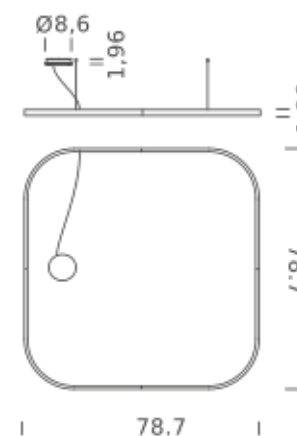

Driver and dimmer interface included.

SQUARE 59"X59" | DOWNLIGHT - 2700K

LAMPING

Source	Linear LED
Total power	77W
Emission	Diffused oriented
Switching	0-10V
Tension	110/240V
Color temperature	2700K
Luminous flux	4432lm
Typ CRI	90
IP class	IP40
Dimensions	59"x59"x1.9"
Materials	Aluminum
Notes	Round canopy with 1 x driver WALIMLED100/24 1 x dimmer interface WDIMDALIHP 1 x electrical cable 16.4' 4 x adjustable metal cable length 9.8' (including ceiling attachments). RAL 9005 black RAL 9016 white shipped assembled

Codes

UZRQ1606G15WBO
UZRQ1606G15WNE
UZRQ1606G15WOR

Structure

matt white
matt black
matt gold

Certificazioni

SQUARE 59"X59" | DOWNLIGHT - 4000K

LAMPING

Source	Linear LED
Total power	77W
Emission	Diffused orientable
Switching	0-10V
Tension	110/240V
Color temperature	4000K
Luminous flux	5214lm
Typ CRI	90
IP class	IP40
Dimensions	59"x59"x1.9"
Materials	Aluminum
Notes	Round canopy with 1 x driver WALIMLED100/24 1 x dimmer interface WDIMDALIHP 1 x electrical cable 16.4' 4 x adjustable metal cable length 9.8' (including ceiling attachments). RAL 9005 black RAL 9016 white shipped assembled

Codes

UZRQ1606G15NBO
UZRQ1606G15NNE
UZRQ1606G15NOR

Structure

matt white
matt black
matt gold

Certificazioni

SQUARE 78.7"X78.7" | DOWNLIGHT - 2700K

LAMPING

Source	Linear LED
Total power	100W
Emission	Diffused orientable
Switching	0-10V
Tension	110/240V
Color temperature	2700K
Luminous flux	6098lm
Typ CRI	90
IP class	IP40
Dimensions	78.7"x78.7"x1.9"
Materials	Aluminum
Notes	Round canopy with 1 x driver WALIMLED100/24 1 x dimmer interface WDIMDALIHP 1 x electrical cable 16.4' 4 x adjustable metal cable length 9.8' (including ceiling attachments). RAL 9005 black RAL 9016 white shipped assembled