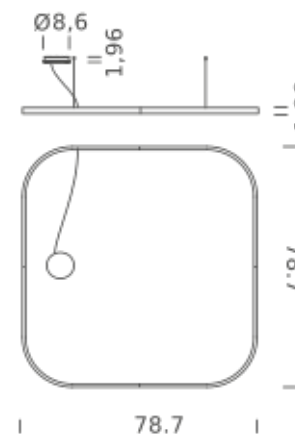

SQUARE 78.7"X78.7" | DOWNLIGHT - 3000K

LAMPING

Source	Linear LED
Total power	100W
Emission	Diffused orientable
Switching	0-10V
Tension	110/240V
Color temperature	3000K
Luminous flux	6456lm
Typ CRI	90
IP class	IP40
Dimensions	78.7"x78.7"x1.9"
Materials	Aluminum
Notes	Round canopy with 1 x driver WALIMLED100/24 | 1 x dimmer interface WDIMDALIHP | 1 x electrical cable 16.4' | 4 x adjustable metal cable length 9.8' (including ceiling attachments). RAL 9005 black | RAL 9016 white | shipped assembled

Codes

UZRQ1608G15WBO
UZRQ1608G15WNE
UZRQ1608G15WOR

Structure

matt white
matt black
matt gold

Certificazioni