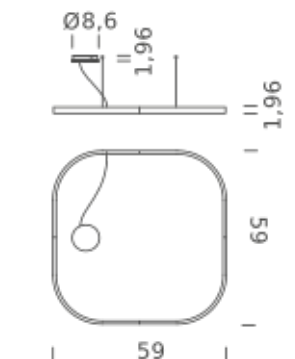

Codes

UZRQ1606G15NBO
UZRQ1606G15NNE
UZRQ1606G15NOR

Structure

matt white
matt black
matt gold

Certificazioni

SQUARE 78.7"X78.7" | DOWNLIGHT - 2700K

LAMPING

Source	Linear LED
Total power	100W
Emission	Diffused orientable
Switching	0-10V
Tension	110/240V
Color temperature	2700K
Luminous flux	6098lm
Typ CRI	90
IP class	IP40
Dimensions	78.7"x78.7"x1.9"
Materials	Aluminum
Notes	Round canopy with 1 x driver WALIMLED100/24 1 x dimmer interface WDIMDALIHP 1 x electrical cable 16.4' 4 x adjustable metal cable length 9.8' (including ceiling attachments). RAL 9005 black RAL 9016 white shipped assembled

Codes

UZRQ1608G15DBO
UZRQ1608G15DNE
UZRQ1608G15DOR

Structure

matt white
matt black
matt gold

Certificazioni

SQUARE 78.7"X78.7" | DOWNLIGHT - 3000K

LAMPING

Source	Linear LED
Total power	100W
Emission	Diffused orientable
Switching	0-10V
Tension	110/240V
Color temperature	3000K
Luminous flux	6456lm
Typ CRI	90
IP class	IP40
Dimensions	78.7"x78.7"x1.9"
Materials	Aluminum
Notes	Round canopy with 1 x driver WALIMLED100/24 1 x dimmer interface WDIMDALIHP 1 x electrical cable 16.4' 4 x adjustable metal cable length 9.8' (including ceiling attachments). RAL 9005 black RAL 9016 white shipped assembled

Codes

UZRQ1608G15WBO
UZRQ1608G15WNE
UZRQ1608G15WOR

Structure

matt white
matt black
matt gold

Certificazioni

SQUARE 78.7"X78.7" | DOWNLIGHT - 4000K

LAMPING

Source	Linear LED
Total power	100W
Emission	Diffused orientable
Switching	0-10V
Tension	110/240V
Color temperature	4000K
Luminous flux	7174lm
Typ CRI	90
IP class	IP40
Dimensions	78.7"x78.7"x1.9"
Materials	Aluminum
Notes	Round canopy with 1 x driver WALIMLED100/24 1 x dimmer interface WDIMDALIHP 1 x electrical cable 16.4' 4 x adjustable metal cable length 9.8' (including ceiling attachments). RAL 9005 black RAL 9016 white shipped assembled