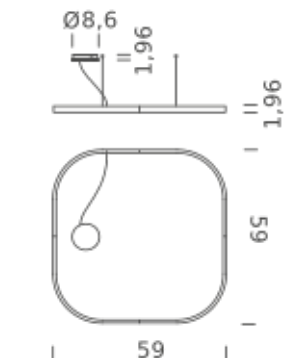

Codes

UZRQ1606G15WBO
UZRQ1606G15WNE
UZRQ1606G15WOR

Structure

matt white
matt black
matt gold

Certificazioni

SQUARE 59"X59" | DOWNLIGHT - 4000K

LAMPING

Source	Linear LED
Total power	77W
Emission	Diffused orientable
Switching	0-10V
Tension	110/240V
Color temperature	4000K
Luminous flux	5214lm
Typ CRI	90
IP class	IP40
Dimensions	59"x59"x1.9"
Materials	Aluminum
Notes	Round canopy with 1 x driver WALIMLED100/24 1 x dimmer interface WDIMDALIHP 1 x electrical cable 16.4' 4 x adjustable metal cable length 9.8' (including ceiling attachments). RAL 9005 black RAL 9016 white shipped assembled

Codes

UZRQ1606G15NBO
UZRQ1606G15NNE
UZRQ1606G15NOR

Structure

matt white
matt black
matt gold

Certificazioni

SQUARE 78.7"X78.7" | DOWNLIGHT - 2700K

LAMPING

Source	Linear LED
Total power	100W
Emission	Diffused orientable
Switching	0-10V
Tension	110/240V
Color temperature	2700K
Luminous flux	6098lm
Typ CRI	90
IP class	IP40
Dimensions	78.7"x78.7"x1.9"
Materials	Aluminum
Notes	Round canopy with 1 x driver WALIMLED100/24 1 x dimmer interface WDIMDALIHP 1 x electrical cable 16.4' 4 x adjustable metal cable length 9.8' (including ceiling attachments). RAL 9005 black RAL 9016 white shipped assembled

Codes

UZRQ1608G15DBO
UZRQ1608G15DNE
UZRQ1608G15DOR

Structure

matt white
matt black
matt gold

Certificazioni

SQUARE 78.7"X78.7" | DOWNLIGHT - 3000K

LAMPING

Source	Linear LED
Total power	100W
Emission	Diffused orientable
Switching	0-10V
Tension	110/240V
Color temperature	3000K
Luminous flux	6456lm
Typ CRI	90
IP class	IP40
Dimensions	78.7"x78.7"x1.9"
Materials	Aluminum
Notes	Round canopy with 1 x driver WALIMLED100/24 1 x dimmer interface WDIMDALIHP 1 x electrical cable 16.4' 4 x adjustable metal cable length 9.8' (including ceiling attachments). RAL 9005 black RAL 9016 white shipped assembled