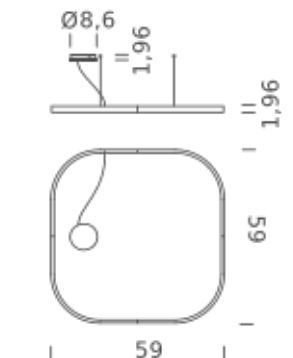

Driver and dimmer interface included.

SQUARE 59"X59" | DOWNLIGHT - 2700K

LAMPING

Source	Linear LED
Total power	77W
Emission	Diffused oriented
Switching	0-10V
Tension	110/240V
Color temperature	2700K
Luminous flux	4432lm
Typ CRI	90
IP class	IP40
Dimensions	59"x59"x1.9"
Materials	Aluminum
Notes	Round canopy with 1 x driver WALIMLED100/24 1 x dimmer interface WDIMDALIHP 1 x electrical cable 16.4' 4 x adjustable metal cable length 9.8' (including ceiling attachments). RAL 9005 black RAL 9016 white shipped assembled

Codes

UZRQ1606G15DBO
UZRQ1606G15DNE
UZRQ1606G15DOR

Structure

matt white
matt black
matt gold

Certificazioni

SQUARE 59"X59" | DOWNLIGHT - 3000K

LAMPING

Source	Linear LED
Total power	77W
Emission	Diffused orientable
Switching	0-10V
Tension	110/240V
Color temperature	3000K
Luminous flux	4692lm
Typ CRI	90
IP class	IP40
Dimensions	59"x59"x1.9"
Materials	Aluminum
Notes	Round canopy with 1 x driver WALIMLED100/24 1 x dimmer interface WDIMDALIHP 1 x electrical cable 16.4' 4 x adjustable metal cable length 9.8' (including ceiling attachments). RAL 9005 black RAL 9016 white shipped assembled

Codes

UZRQ1606G15WBO
UZRQ1606G15WNE
UZRQ1606G15WOR

Structure

matt white
matt black
matt gold

Certificazioni

SQUARE 59"X59" | DOWNLIGHT - 4000K

LAMPING

Source	Linear LED
Total power	77W
Emission	Diffused orientable
Switching	0-10V
Tension	110/240V
Color temperature	4000K
Luminous flux	5214lm
Typ CRI	90
IP class	IP40
Dimensions	59"x59"x1.9"
Materials	Aluminum
Notes	Round canopy with 1 x driver WALIMLED100/24 1 x dimmer interface WDIMDALIHP 1 x electrical cable 16.4' 4 x adjustable metal cable length 9.8' (including ceiling attachments). RAL 9005 black RAL 9016 white shipped assembled