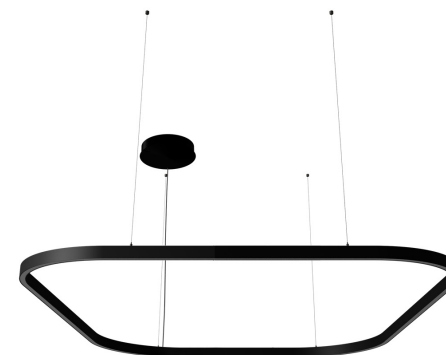

ZIRKOL – S

ZIRKOL-S is a family of polygonal suspension lamps suitable for general and decorative lighting.

Anodized aluminium body and opal screen for a homogeneous lighting.

Available as single direct light emission version with high flux and different colour temperatures.

Driver and dimmer interface included.

SQUARE 59"X59" | DOWNLIGHT - 2700K

LAMPING

Source	Linear LED
Total power	77W
Emission	Diffused oriented
Switching	0-10V
Tension	110/240V
Color temperature	2700K
Luminous flux	4432lm
Typ CRI	90
IP class	IP40
Dimensions	59"x59"x1.9"
Materials	Aluminum
Notes	Round canopy with 1 x driver WALIMLED100/24 1 x dimmer interface WDIMDALIHP 1 x electrical cable 16.4' 4 x adjustable metal cable length 9.8' (including ceiling attachments). RAL 9005 black RAL 9016 white shipped assembled

Codes

UZRQ1606G15DBO
UZRQ1606G15DNE
UZRQ1606G15DOR

Structure

matt white
matt black
matt gold

Certificazioni

SQUARE 59"X59" | DOWNLIGHT - 3000K

LAMPING

Source	Linear LED
Total power	77W
Emission	Diffused orientable
Switching	0-10V
Tension	110/240V
Color temperature	3000K
Luminous flux	4692lm
Typ CRI	90
IP class	IP40
Dimensions	59"x59"x1.9"
Materials	Aluminum
Notes	Round canopy with 1 x driver WALIMLED100/24 1 x dimmer interface WDIMDALIHP 1 x electrical cable 16.4' 4 x adjustable metal cable length 9.8' (including ceiling attachments). RAL 9005 black RAL 9016 white shipped assembled

Codes

UZRQ1606G15WBO
UZRQ1606G15WNE
UZRQ1606G15WOR

Structure

matt white
matt black
matt gold

Certificazioni

SQUARE 59"X59" | DOWNLIGHT - 4000K

LAMPING

Source	Linear LED
Total power	77W
Emission	Diffused orientable
Switching	0-10V
Tension	110/240V
Color temperature	4000K
Luminous flux	5214lm
Typ CRI	90
IP class	IP40
Dimensions	59"x59"x1.9"
Materials	Aluminum
Notes	Round canopy with 1 x driver WALIMLED100/24 1 x dimmer interface WDIMDALIHP 1 x electrical cable 16.4' 4 x adjustable metal cable length 9.8' (including ceiling attachments). RAL 9005 black RAL 9016 white shipped assembled