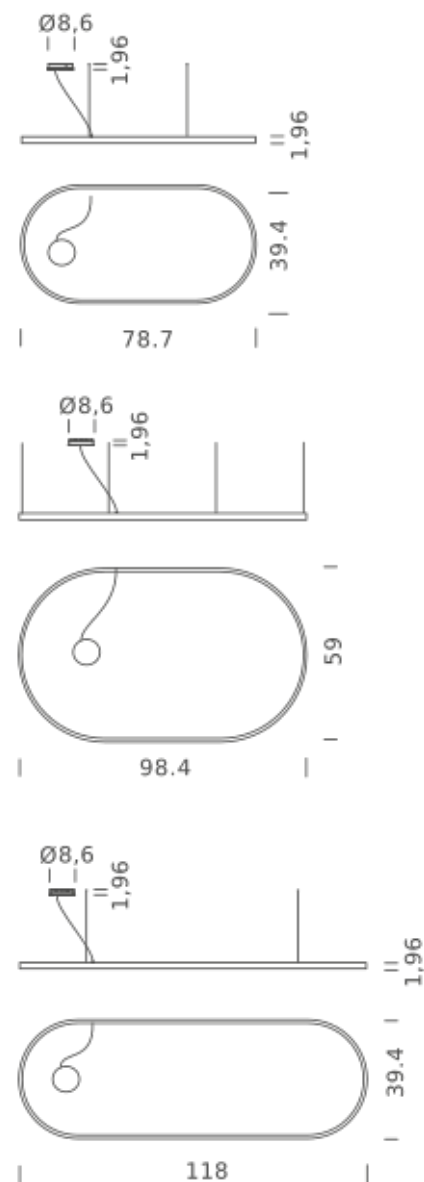

OVAL 78.7"X39.4" | DOWNLIGHT - 2700K

LAMPING

Source	Linear LED
Total power	74W
Emission	Diffused orientable
Switching	0-10V
Tension	110/240V
Color temperature	2700K
Luminous flux	4282lm
Typ CRI	90
IP class	IP40
Dimensions	78.7"x39.4"x1.9"
Materials	Aluminum
Notes	Round canopy with 1 x driver WALIMLED100/24 | 1 x dimmer interface WDIMDALIHP | 1 x electrical cable 16.4' | 4 x adjustable metal cable length 9.8' (including ceiling attachments). RAL 9005 black | RAL 9016 white | shipped assembled

Codes

UZRO16A20G15DBO
UZRO16A20G15DNE
UZRO16A20G15DOR

Structure

matt white
matt black
matt gold

Certificazioni