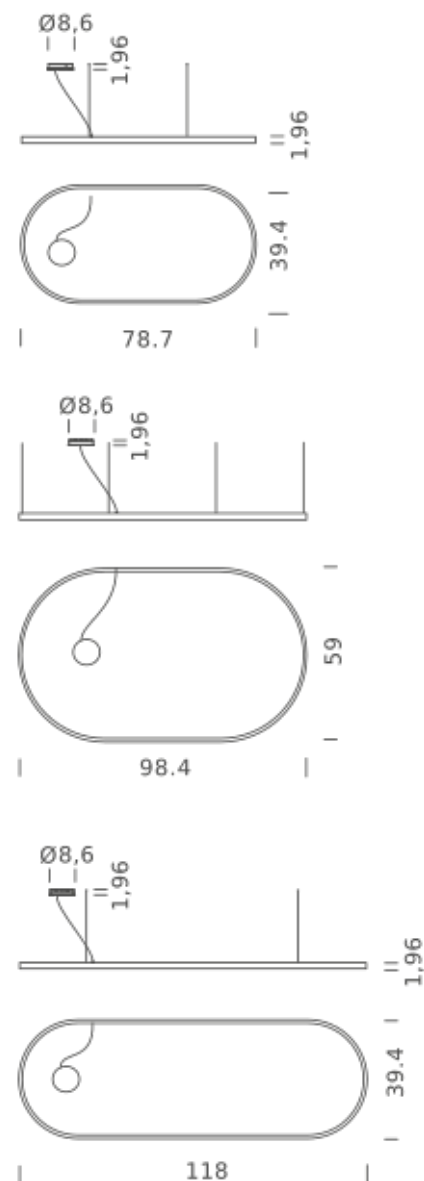

OVAL 98.4"X59" | DOWNLIGHT - 3000K

LAMPING

Source	Linear LED
Total power	97W
Emission	Diffused orientable
Switching	0-10V
Tension	110/240V
Color temperature	3000K
Luminous flux	5918lm
Typ CRI	90
IP class	IP40
Dimensions	98.4"x59"x1.9"
Materials	Aluminum

Notes Round canopy with 1 x driver WALIMLED100/24 | 1 x dimmer interface WDIMDALIHP | 1 x electrical cable 16.4' | 6 x adjustable metal cable length 9.8' (including ceiling attachments). RAL 9005 black | RAL 9016 white | shipped in 4 pieces

Codes

UZRO16B25G15WBO
UZRO16B25G15WNE
UZRO16B25G15WOR

Structure

matt white
matt black
matt gold

Certificazioni