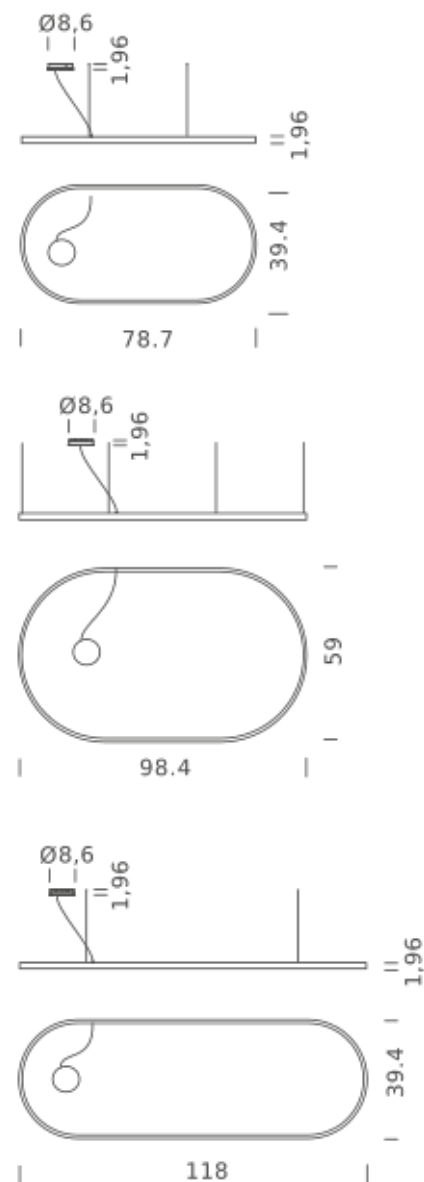

OVAL 78.7"X39.4" | DOWNLIGHT - 3000K

LAMPING

Source	Linear LED
Total power	74W
Emission	Diffused orientable
Switching	0-10V
Tension	110/240V
Color temperature	3000K
Luminous flux	4533lm
Typ CRI	90
IP class	IP40
Dimensions	78.7"x39.4"x1.9"
Materials	Aluminum
Notes	Round canopy with 1 x driver WALIMLED100/24 | 1 x dimmer interface WDIMDALIHP | 1 x electrical cable 16.4' | 4 x adjustable metal cable length 9.8' (including ceiling attachments). RAL 9005 black | RAL 9016 white | shipped assembled

Codes

UZRO16A20G15WBO
UZRO16A20G15WNE
UZRO16A20G15WOR

Structure

matt white
matt black
matt gold

Certificazioni