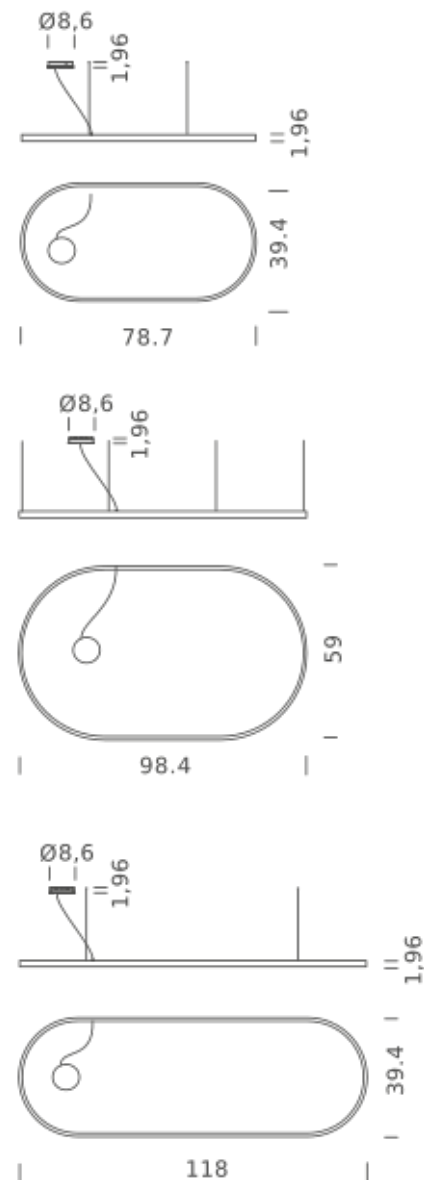

OVAL 98.4"X59" | DOWNLIGHT - 2700K

LAMPING

Source	Linear LED
Total power	97W
Emission	Diffused oriented
Switching	0-10V
Tension	110/240V
Color temperature	2700K
Luminous flux	5589lm
Typ CRI	90
IP class	IP40
Dimensions	98.4"x59"x1.9"
Materials	Aluminum

Notes Round canopy with 1 x driver WALIMLED100/24 | 1 x dimmer interface WDIMDALIHP | 1 x electrical cable 16.4' | 6 x adjustable metal cable length 9.8' (including ceiling attachments). RAL 9005 black | RAL 9016 white | shipped in 4 pieces

Codes

UZRO16B25G15DBO
UZRO16B25G15DNE
UZRO16B25G15DOR

Structure

matt white
matt black
matt gold

Certificazioni