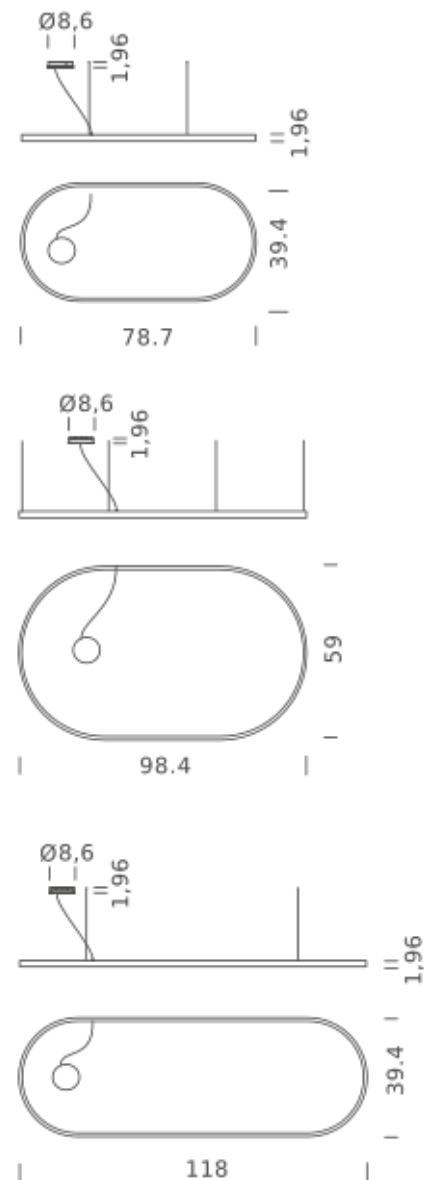

OVAL 78.7"X39.4" | DOWNLIGHT - 4000K

LAMPING

Source	Linear LED
Total power	74w
Emission	Diffused orientable
Switching	0-10V
Tension	110/240V
Color temperature	4000K
Luminous flux	5037lm
Typ CRI	90
IP class	IP40
Dimensions	78.7"x39.4"x1.9"
Materials	Aluminum

Notes Round canopy with 1 x driver WALIMLED100/24 | 1 x dimmer interface WDIMDALIHP | 1 x electrical cable 16.4' | 4 x adjustable metal cable length 9.8' (including ceiling attachments). RAL 9005 black | RAL 9016 white | shipped assembled

Codes

UZRO16A20G15NBO
UZRO16A20G15NNE
UZRO16A20G15NOR

Structure

matt white
matt black
matt gold

Certificazioni