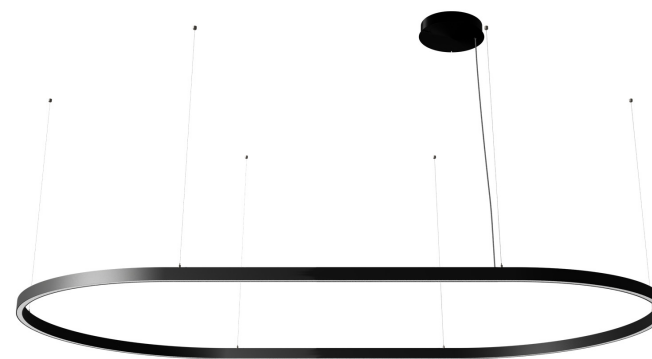

ZIRKOL – O

ZIRKOL -O is a family of oval suspension lamps suitable for general and decorative lighting.

Anodized aluminium body and opal screen for a homogeneous lighting.

Available as single direct light emission version with high flux and different colour temperatures.

Driver and dimmer interface included