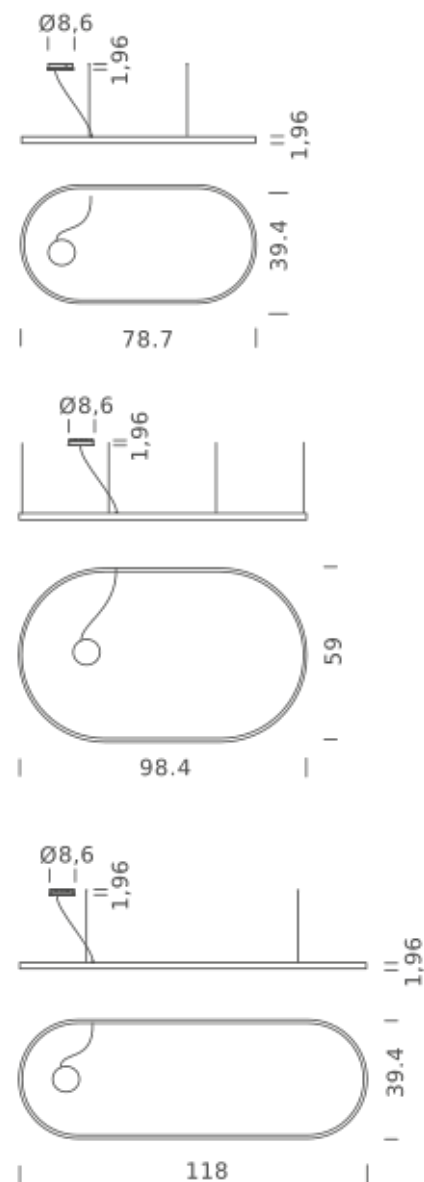

OVAL 118"X39.4" | DOWNLIGHT - 2700K

LAMPING

Source	Linear LED
Total power	98W
Emission	Diffused orientable
Switching	0-10V
Tension	110/240V
Color temperature	2700K
Luminous flux	5948lm
Typ CRI	90
IP class	IP40
Dimensions	118"x39.4"x1.9"
Materials	Aluminum

Notes Round canopy with 1 x driver WALIMLED100/24 | 1 x dimmer interface WDIMDALIHP | 1 x electrical cable 16.4' | 4 x adjustable metal cable length 9.8' (including ceiling attachments). RAL 9005 black | RAL 9016 white | shipped assembled

Codes

UZRO16A30G15DBO
UZRO16A30G15DNE
UZRO16A30G15DOR

Structure

matt white
matt black
matt gold

Certificazioni