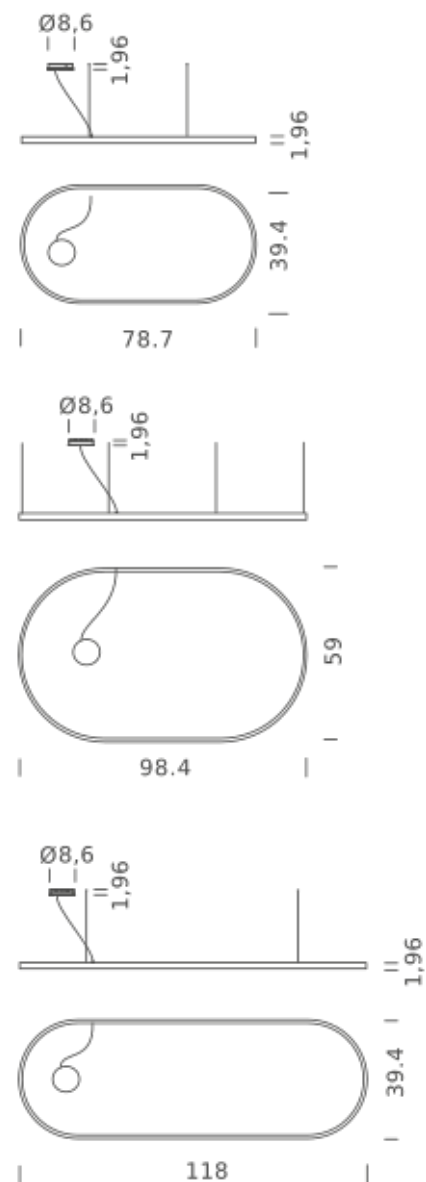

OVAL 118"X39.4" | DOWNLIGHT - 3000K

LAMPING

Source	Linear LED
Total power	98W
Emission	Diffused orientable
Switching	0-10V
Tension	110/240V
Color temperature	3000K
Luminous flux	6297lm
Typ CRI	90
IP class	IP40
Dimensions	118"x39.4"x1.9"
Materials	Aluminum
Notes	Round canopy with 1 x driver WALIMLED100/24 | 1 x dimmer interface WDIMDALIHP | 1 x electrical cable 16.4' | 4 x adjustable metal cable length 9.8' (including ceiling attachments). RAL 9005 black | RAL 9016 white | shipped assembled

Codes

UZRO16A30G15WBO
UZRO16A30G15WNE
UZRO16A30G15WOR

Structure

matt white
matt black
matt gold

Certificazioni