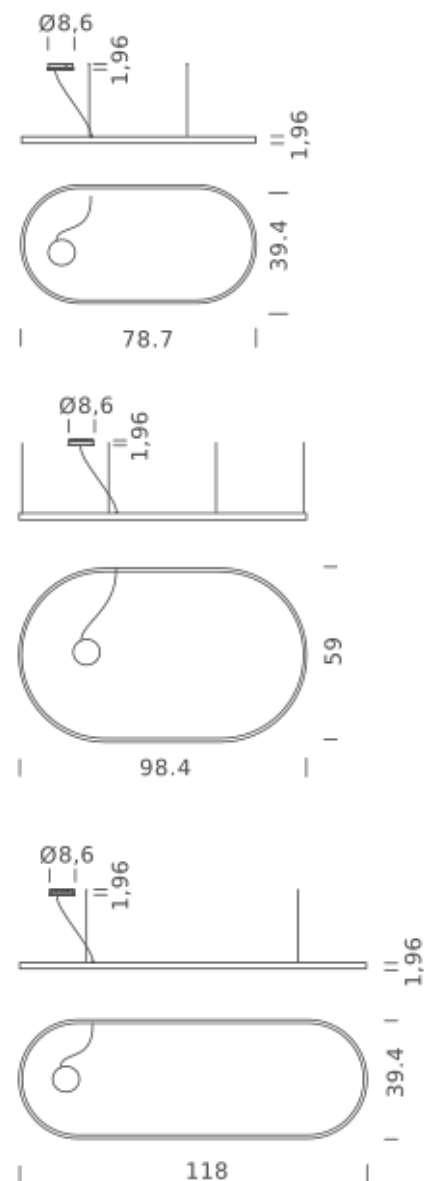

OVAL 118"X39.4" | DOWNLIGHT - 4000K

LAMPING

Source	Linear LED
Total power	98W
Emission	Diffused oriented
Switching	0-10V
Tension	110/240V
Color temperature	4000K
Luminous flux	6997lm
Typ CRI	90
IP class	IP40
Dimensions	118"x39.4"x1.9"
Materials	Aluminum
Notes	

Round canopy with 1 x driver WALIMLED100/24 | 1 x dimmer interface WDIMDALIHP | 1 x electrical cable 16.4' | 4 x adjustable metal cable length 9.8' (including ceiling attachments). RAL 9005 black | RAL 9016 white | shipped assembled

Codes

UZRO16A30G15NBO
UZRO16A30G15NNE
UZRO16A30G15NOR

Structure

matt white
matt black
matt gold

Certificazioni