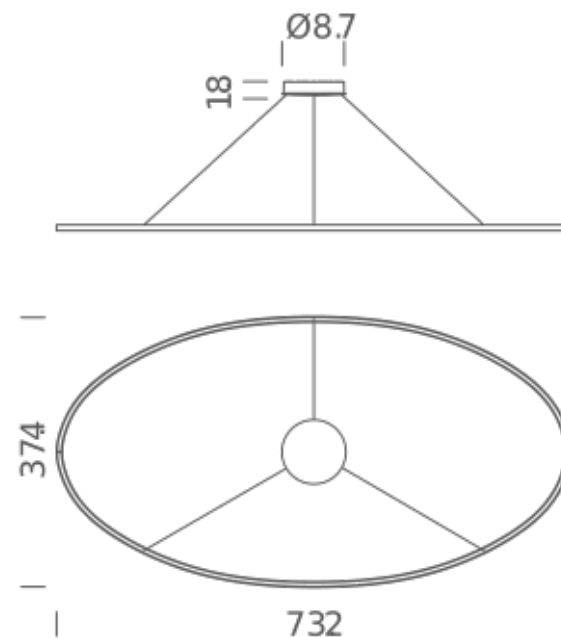

DOWNLIGHT | 2700K

LAMPING

Source	linear LED
Total power	85W
Emission	diffused orientable
Switching	dimmable 1-10V
Tension	120V
Color temperature	2700K
Luminous flux	4425lm (luminous output)
Typ CRI	85
Energy class	A+
IP class	20
Dimensions	73.2 x 37.4 x 8
Materials	Aluminum + PC
Notes	adjustable cable length 8.2' max, DALI version on request

Codes

ELP LW2 59
ELP LN2 59
ELP LO2 59

Structure

white
black
gold painted

PACKAGE

Package 01

Dimension: 5.5 x 39.8 x 79.1 inches / Gross weight: 16.5 lbs

Certificazioni

DOWNLIGHT | 3000K

LAMPING

Source	linear LED
Total power	85W
Emission	diffused orientable
Switching	dimmable 1-10V
Tension	120V
Color temperature	3000K
Luminous flux	4425lm (luminous output)
Typ CRI	85
Energy class	A+
IP class	20
Dimensions	73.2 x 37.4 x 8
Materials	Aluminum + PC
Notes	adjustable cable length 8.2' max, DALI version on request

Codes

ELP LWW 59
ELP LNW 59
ELP LOW 59

Structure

white
black
gold painted

PACKAGE

Package 01

Dimension: 5.5 x 39.8 x 79.1 inches / Gross weight: 16.5 lbs

Certificazioni