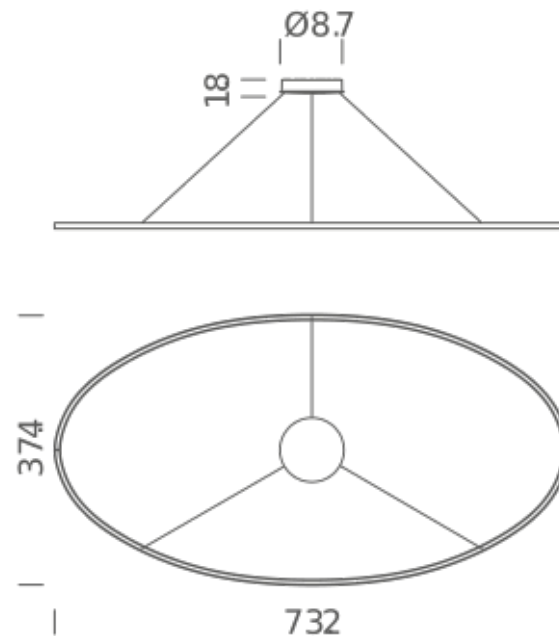

DOWNLIGHT | 3000K

LAMPING

Source	linear LED
Total power	85W
Emission	diffused orientable
Switching	dimmable 1-10V
Tension	120V
Color temperature	3000K
Luminous flux	4425lm (luminous output)
Typ CRI	85
Energy class	A+
IP class	20
Dimensions	73.2 x 37.4 x 8
Materials	Aluminum + PC
Notes	adjustable cable length 8.2' max, DALI version on request

Codes

ELP LWW 59
ELP LNW 59
ELP LOW 59

Structure

white
black
gold painted

PACKAGE

Package 01

Dimension: 5.5 x 39.8 x 79.1 inches / Gross weight: 16.5 lbs

Certificazioni

UPLIGHT | 2700K

LAMPING

Source	linear LED
Total power	85W
Emission	diffused orientable
Switching	dimnable 1-10V
Tension	120V
Color temperature	2700K
Luminous flux	4425lm (luminous output)
Typ CRI	85
Energy class	A+
IP class	20
Dimensions	73.2 x 37.4 x 8
Materials	Aluminum + PC
Notes	adjustable cable length 8.2' max, DALI version on request

Codes

ELP LW2 58
ELP LN2 58
ELP LO2 58

Structure

white
black
gold painted

PACKAGE

Package 01 Dimension: 5.5 x 39.8 x 79.1 inches / Gross weight: 16.5 lbs

Certificazioni

UPLIGHT | 3000K