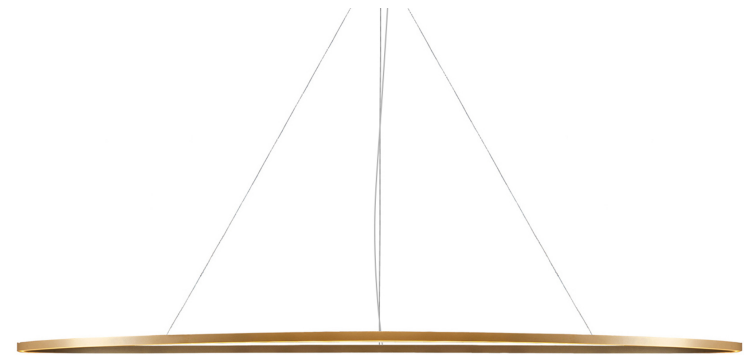

ELLISSE PENDANT MEGA

Federico Palazzari

New oversized LED pendant provides diffused orientable uplight or downlight. Made from extruded aluminum in different finishes: matt lacquered white, black or gold. Equipped with an opal diffuser. The lamps are made using a proprietary extrusion coupling technology.

DOWNLIGHT | 2700K

LAMPING

Source	linear LED
Total power	85W
Emission	diffused orientable
Switching	dimmable 1-10V
Tension	120V
Color temperature	2700K
Luminous flux	4425lm (luminous output)
Typ CRI	85
Energy class	A+
IP class	20
Dimensions	73.2 x 37.4 x 8
Materials	Aluminum + PC
Notes	adjustable cable length 8.2' max, DALI version on request