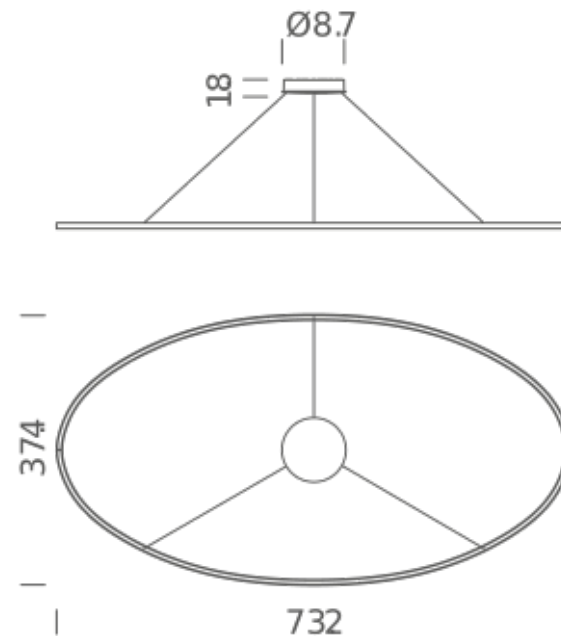

UPLIGHT | 2700K

LAMPING

Source	linear LED
Total power	85W
Emission	diffused orientable
Switching	dimnable 1-10V
Tension	120V
Color temperature	2700K
Luminous flux	4425lm (luminous output)
Typ CRI	85
Energy class	A+
IP class	20
Dimensions	73.2 x 37.4 x 8
Materials	Aluminum + PC
Notes	adjustable cable length 8.2' max, DALI version on request

Codes

ELP LW2 58
ELP LN2 58
ELP LO2 58

Structure

white
black
gold painted

PACKAGE

Package 01 Dimension: 5.5 x 39.8 x 79.1 inches / Gross weight: 16.5 lbs

Certificazioni

UPLIGHT | 3000K

LAMPING

Source	linear LED
Total power	85W
Emission	diffused orientable
Switching	dimnable 1-10V
Tension	120V
Color temperature	3000K
Luminous flux	4425lm (luminous output)
Typ CRI	85
Energy class	A+
IP class	20
Dimensions	73.2 x 37.4 x 8
Materials	Aluminum + PC
Notes	adjustable cable length 8.2' max, DALI version on request

Codes

ELP LWW 58
ELP LNW 58
ELP LOW 58

Structure

white
black
gold painted

PACKAGE

Package 01 Dimension: 5.5 x 39.8 x 79.1 inches / Gross weight: 16.5 lbs

Certificazioni