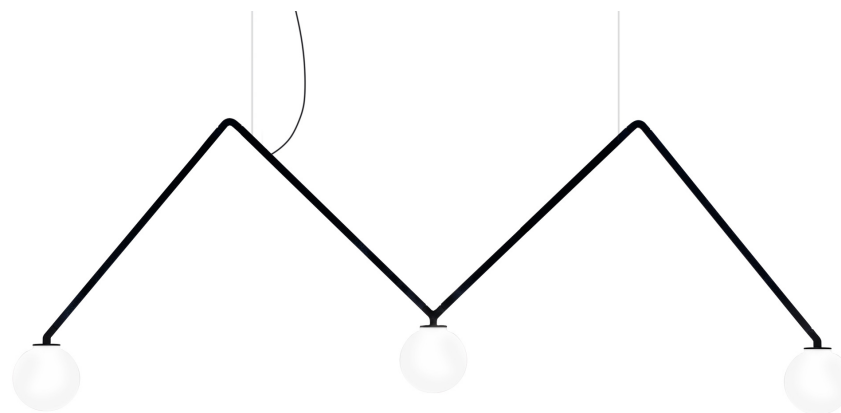

DABLIU

Suspension lamp in aluminum. Composed of a slender structure with three light points and diffusers that can be selected according to different versions. Spot version available for punctual lighting, version with spherical diffuser in opal blown glass and version with a metallic cone in burnished gold and black finish that allows more light diffusion. LED on board, dimmable.

SPOT 40° | 2700K

LAMPING

Source	LED spot
Total power	3 x 3,5W
Emission	diffused downlight
Switching	dimnable 1-10V
Tension	110/240V
Color temperature	2700K
Luminous flux	3 x 400lm (source luminous flux)
Typ CRI	90
Energy class	A+
Dimensions	51,2 x 16,5
Materials	aluminum + PC + ABS
Notes	cable lenght 2m, led spot beam angle 40°
Net lamp weight	5 lbs

SPOT 40° | 3000K

LAMPING

Source	LED spot
Total power	3 x 3,5W
Emission	diffused downlight
Switching	dimnable 1-10V
Tension	110/240V
Color temperature	3000K
Luminous flux	3 x 400lm (source luminous flux)
Typ CRI	90
Energy class	A+
Dimensions	51,2 x 16,5
Materials	aluminum + PC + ABS
Notes	cable lenght 2m, led spot beam angle 40°

CONE | 2700K

LAMPING

Source	LED diffused
Total power	3 x 3,5W
Emission	indirect and diffused
Switching	dimnable 1-10V
Tension	110/240V
Color temperature	2700K
Luminous flux	3 x 400lm (source luminous flux)
Typ CRI	90
Energy class	A+
Dimensions	51,2 x 16,5
Materials	aluminum + PC + ABS + glass
Notes	cable lenght 2m, led diffused