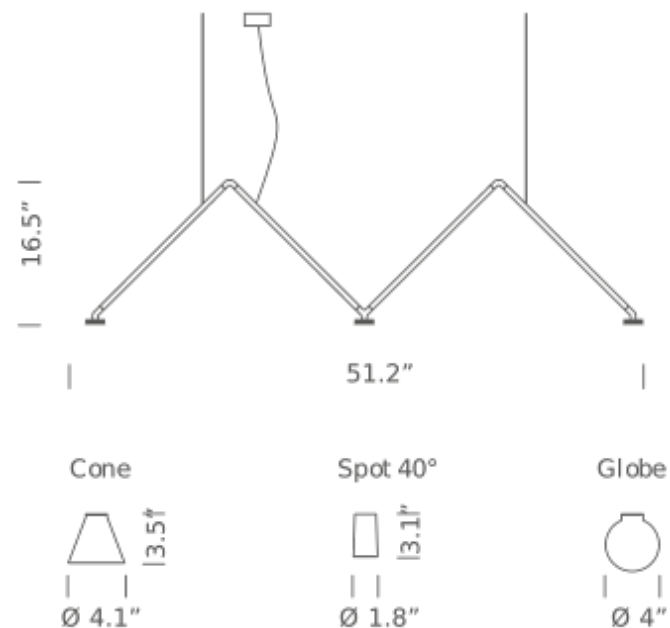

SPOT 40° | 2700K

LAMPING

Source	LED spot
Total power	3 x 3,5W
Emission	diffused downlight
Switching	dimnable 1-10V
Tension	110/240V
Color temperature	2700K
Luminous flux	3 x 400lm (source luminous flux)
Typ CRI	90
Energy class	A+
Dimensions	51,2 x 16,5
Materials	aluminum + PC + ABS
Notes	cable lenght 2m, led spot beam angle 40°
Net lamp weight	5 lbs

Codes

DAB LNN 51

Structure/Diffuser

black/black

PACKAGE

Package 01

Dimension: 5.9 x 31.5 x 59.1 inches / Gross weight: 2,5 lbs

Certificazioni

SPOT 40° | 3000K

LAMPING

Source	LED spot
Total power	3 x 3,5W
Emission	diffused downlight
Switching	dimnable 1-10V
Tension	110/240V
Color temperature	3000K
Luminous flux	3 x 400lm (source luminous flux)
Typ CRI	90
Energy class	A+
Dimensions	51,2 x 16,5
Materials	aluminum + PC + ABS
Notes	cable lenght 2m, led spot beam angle 40°

CONE | 3000K

LAMPING

Source	LED diffused
Total power	3 x 3,5W
Emission	indirect and diffused
Switching	dimnable 1-10V
Tension	110/240V
Color temperature	3000K
Luminous flux	3 x 400lm (source luminous flux)
Typ CRI	90
Energy class	A+
Dimensions	51,2 x 16,5
Materials	aluminum + PC + ABS + glass
Notes	cable lenght 2m, led diffused