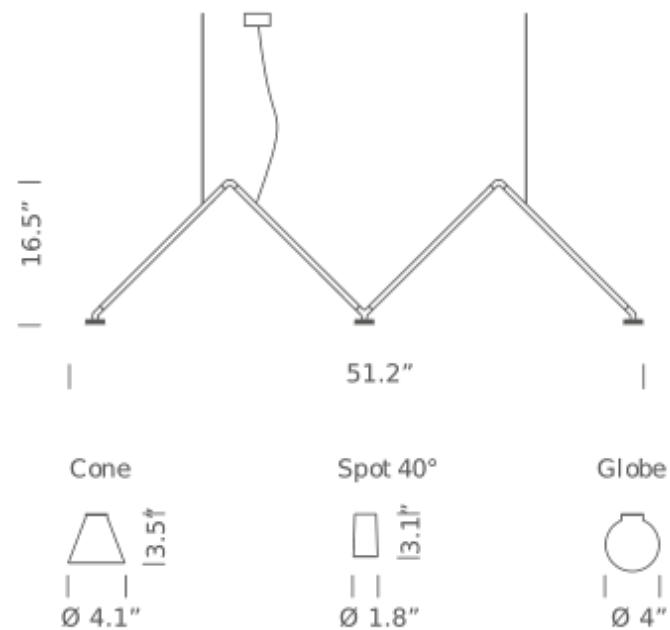

SPOT 40° | 2700K

LAMPING

Source	LED spot
Total power	3 x 3,5W
Emission	diffused downlight
Switching	dimnable 1-10V
Tension	110/240V
Color temperature	2700K
Luminous flux	3 x 400lm (source luminous flux)
Typ CRI	90
Energy class	A+
Dimensions	51,2 x 16,5
Materials	aluminum + PC + ABS
Notes	cable lenght 2m, led spot beam angle 40°
Net lamp weight	5 lbs

SPOT 40° | 3000K

LAMPING

Source	LED spot
Total power	3 x 3,5W
Emission	diffused downlight
Switching	dimnable 1-10V
Tension	110/240V
Color temperature	3000K
Luminous flux	3 x 400lm (source luminous flux)
Typ CRI	90
Energy class	A+
Dimensions	51,2 x 16,5
Materials	aluminum + PC + ABS
Notes	cable lenght 2m, led spot beam angle 40°

CONE | 2700K

LAMPING

Source	LED diffused
Total power	3 x 3,5W
Emission	indirect and diffused
Switching	dimnable 1-10V
Tension	110/240V
Color temperature	2700K
Luminous flux	3 x 400lm (source luminous flux)
Typ CRI	90
Energy class	A+
Dimensions	51,2 x 16,5
Materials	aluminum + PC + ABS + glass
Notes	cable lenght 2m, led diffused

Codes

DAB LNN 53

Structure/Diffuser

black/gold burnished

PACKAGE

Package 01

Dimension: 5.9 x 31.5 x 59.1 inches

Certificazioni