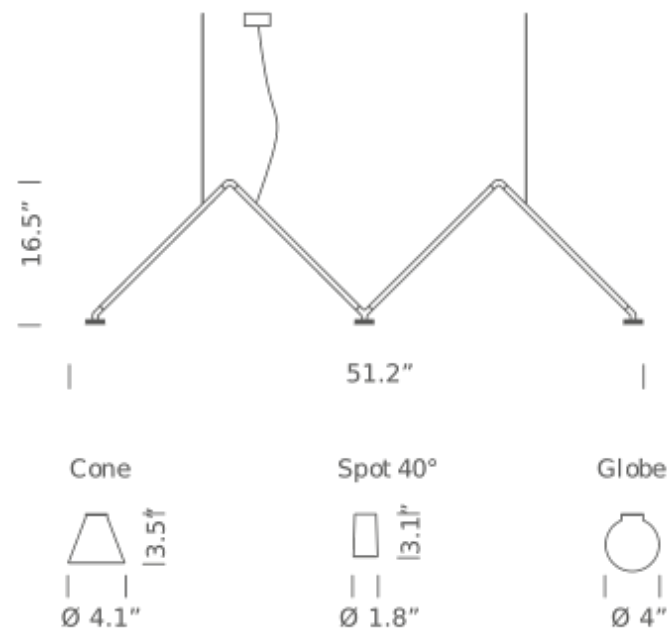

SPOT 40° | 2700K

LAMPING

Source	LED spot
Total power	3 x 3,5W
Emission	diffused downlight
Switching	dimnable 1-10V
Tension	110/240V
Color temperature	2700K
Luminous flux	3 x 400lm (source luminous flux)
Typ CRI	90
Energy class	A+
Dimensions	51,2 x 16,5
Materials	aluminum + PC + ABS
Notes	cable lenght 2m, led spot beam angle 40°
Net lamp weight	5 lbs

SPOT 40° | 3000K

LAMPING

Source	LED spot
Total power	3 x 3,5W
Emission	diffused downlight
Switching	dimnable 1-10V
Tension	110/240V
Color temperature	3000K
Luminous flux	3 x 400lm (source luminous flux)
Typ CRI	90
Energy class	A+
Dimensions	51,2 x 16,5
Materials	aluminum + PC + ABS
Notes	cable lenght 2m, led spot beam angle 40°

Codes

DAB LNN 52

Structure/Diffuser

black/black

PACKAGE

Package 01

Dimension: 5.9 x 31.5 x 59.1 inches

Certificazioni

CONE | 2700K

LAMPING

Source	LED diffused
Total power	3 x 3,5W
Emission	indirect and diffused
Switching	dimnable 1-10V
Tension	110/240V
Color temperature	2700K
Luminous flux	3 x 400lm (source luminous flux)
Typ CRI	90
Energy class	A+
Dimensions	51,2 x 16,5
Materials	aluminum + PC + ABS + glass
Notes	cable lenght 2m, led diffused