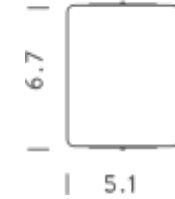

Codes

AVP EWD 31
AVP EWN 31
AVP EWR 31
AVP EWG 31
AVP EWB 31
AVP EWH 31

Structure/Diffuser

white/aluminum natural anodized
white/black
white/red
white/yellow
white/blue
white/polished inox

PACKAGE

Package 01 Dimension: 5.9" x 9.4" x 3.9" inches / Gross weight: 2 lbs

Certificazioni

LED

LAMPING

Source	LED BOARD
Total power	10W
Emission	INDIRECT, ORIENTABLE
Tension	120V
Color temperature	3000K
Luminous flux	235lm (luminous output)
Typ CRI	85
Energy class	A+
IP class	20
Dimensions	5.1" x 3.1" x 6.7"
Materials	aluminum
Notes	orientable
Net lamp weight	1,8 lbs

Codes

AVP LWD 31	white/aluminum natural anodized
AVP LWN 31	white/black
AVP LWR 31	white/red
AVP LWG 31	white/yellow
AVP LWB 31	white/blue
AVP LWH 31	white/polished inox
AVP LWW 31	white/white

PACKAGE

Package 01	Dimension: 5.9" x 9.4" x 3.9" inches / Gross weight: 2 lbs
------------	--

R7S HALO

LAMPING

Source	R7S (2.9")
Total power	80W
Emission	INDIRECT, ORIENTABLE
Switching	dimnable, according to bulb
Tension	120V
IP class	20
Dimensions	5.1" x 3.1" x 6.7"
Materials	aluminum
Notes	orientable
Net lamp weight	1,8 lbs