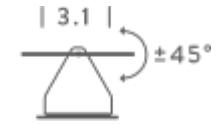

Codes

AVP EWD 31
AVP EWN 31
AVP EWR 31
AVP EWG 31
AVP EWB 31
AVP EWH 31

Structure/Diffuser

white/aluminum natural anodized
white/black
white/red
white/yellow
white/blue
white/polished inox

PACKAGE

Package 01 Dimension: 5.9" x 9.4" x 3.9" inches / Gross weight: 2 lbs

Certificazioni

LED

LAMPING

Source	LED BOARD
Total power	10W
Emission	INDIRECT, ORIENTABLE
Tension	120V
Color temperature	3000K
Luminous flux	235lm (luminous output)
Typ CRI	85
Energy class	A+
IP class	20
Dimensions	5.1" x 3.1" x 6.7"
Materials	aluminum
Notes	orientable
Net lamp weight	1,8 lbs

Codes

AVP LWD 31	white/aluminum natural anodized
AVP LWN 31	white/black
AVP LWR 31	white/red
AVP LWG 31	white/yellow
AVP LWB 31	white/blue
AVP LWH 31	white/polished inox
AVP LWW 31	white/white

PACKAGE

Package 01	Dimension: 5.9" x 9.4" x 3.9" inches / Gross weight: 2 lbs
------------	--

R7S HALO

LAMPING

Source	R7S (2.9")
Total power	80W
Emission	INDIRECT, ORIENTABLE
Switching	dimnable, according to bulb
Tension	120V
IP class	20
Dimensions	5.1" x 3.1" x 6.7"
Materials	aluminum
Notes	orientable
Net lamp weight	1,8 lbs