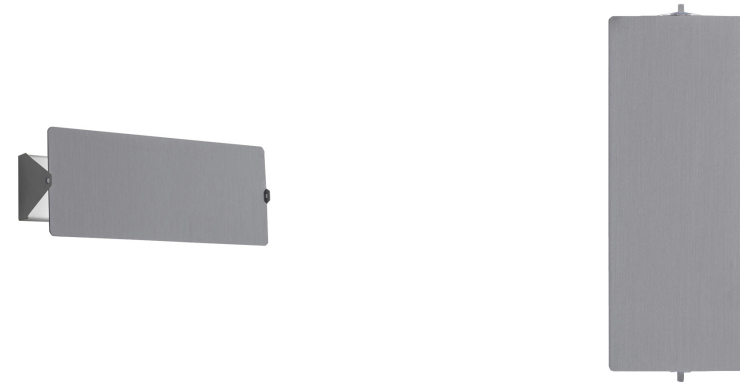

APPLIQUE À VOILET PIVOTANT DOUBLE

Charlotte Perriand

Wall lamps with aluminum adjustable volet and metal structure.

Structure painted in white, volet in natural anodized aluminum, black anodized aluminum or mirror polished stainless steel. For the small versions E12 and LED versions, the volet could be painted in red, yellow or blue. E12 version is equipped with integrated switch (on board), cable and plug for a simple and free installation. Indirect light output towards the wall and orientable flood beam.

E12 FLUO/LED/HALO

LAMPING

Source	E12 QT-DE
Total power	2 x 40W
Emission	INDIRECT, ORIENTABLE
Switching	dimmable, according to bulb
Tension	120V
IP class	20
Dimensions	5.1" x 3.1" x 13.4"
Materials	aluminum
Notes	orientable, bulb \varnothing max 1.2"
Net lamp weight	2,8 lbs

Codes

AVP EWD 33
AVP EWN 33
AVP EWH 33

Structure/Diffuser

white/aluminum natural anodized
white/black
white/polished inox

PACKAGE

Package 01
Dimension: 6.3" x 14.6" x 6.3" inches / Gross weight: 3,9 lbs

Certificazioni

LED

LAMPING

Source	LED BOARD
Total power	2 x 10W
Emission	INDIRECT, ORIENTABLE
Tension	120V
Color temperature	3000K
Luminous flux	585lm (luminous output)
Typ CRI	85
Energy class	A+
IP class	20
Dimensions	5.1" x 3.1" x 13.4"
Materials	aluminum
Notes	orientable
Net lamp weight	2,8 lbs