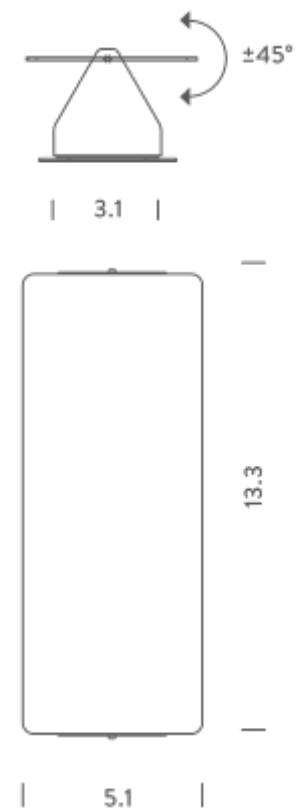

E12 FLUO/LED/HALO

LAMPING

Source	E12 QT-DE
Total power	2 x 40W
Emission	INDIRECT, ORIENTABLE
Switching	dimmable, according to bulb
Tension	120V
IP class	20
Dimensions	5.1" x 3.1" x 13.4"
Materials	aluminum
Notes	orientable, bulb \varnothing max 1.2"
Net lamp weight	2,8 lbs

Codes

AVP EWD 33
AVP EWN 33
AVP EWH 33

Structure/Diffuser

white/aluminum natural anodized
white/black
white/polished inox

PACKAGE

Package 01
Dimension: 6.3" x 14.6" x 6.3" inches / Gross weight: 3,9 lbs

Certificazioni

LED

LAMPING

Source	LED BOARD
Total power	2 x 10W
Emission	INDIRECT, ORIENTABLE
Tension	120V
Color temperature	3000K
Luminous flux	585lm (luminous output)
Typ CRI	85
Energy class	A+
IP class	20
Dimensions	5.1" x 3.1" x 13.4"
Materials	aluminum
Notes	orientable
Net lamp weight	2,8 lbs

Codes

AVP LWD 33	white/aluminum natural anodized
AVP LWN 33	white/black
AVP LWH 33	white/polished inox
AVP LWW 33	white/white
AVP LWR 33	white/red
AVP LWG 33	white/yellow
AVP LWB 33	white/blue

PACKAGE

Package 01	Dimension: 6.3" x 14.6" x 6.3" inches / Gross weight: 3,9 lbs
------------	---