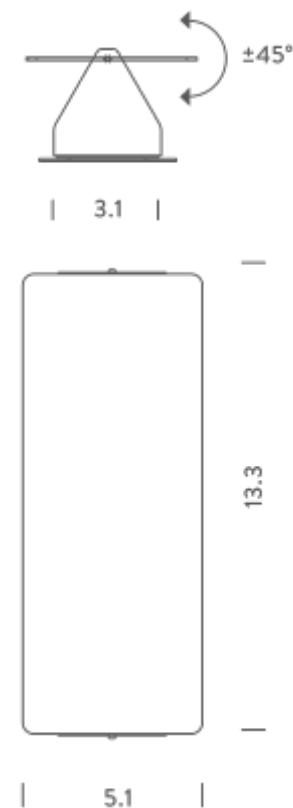

E12 FLUO/LED/HALO

LAMPING

Source	E12 QT-DE
Total power	2 x 40W
Emission	INDIRECT, ORIENTABLE
Switching	dimmable, according to bulb
Tension	120V
IP class	20
Dimensions	5.1" x 3.1" x 13.4"
Materials	aluminum
Notes	orientable, bulb \varnothing max 1.2"
Net lamp weight	2,8 lbs

Codes

AVP EWD 33
AVP EWN 33
AVP EWH 33

Structure/Diffuser

white/aluminum natural anodized
white/black
white/polished inox

PACKAGE

Package 01
Dimension: 6.3" x 14.6" x 6.3" inches / Gross weight: 3,9 lbs

Certificazioni

LED

LAMPING

Source	LED BOARD
Total power	2 x 10W
Emission	INDIRECT, ORIENTABLE
Tension	120V
Color temperature	3000K
Luminous flux	585lm (luminous output)
Typ CRI	85
Energy class	A+
IP class	20
Dimensions	5.1" x 3.1" x 13.4"
Materials	aluminum
Notes	orientable
Net lamp weight	2,8 lbs

Codes

AVP LWD 33	white/aluminum natural anodized
AVP LWN 33	white/black
AVP LWH 33	white/polished inox
AVP LWW 33	white/white
AVP LWR 33	white/red
AVP LWG 33	white/yellow
AVP LWB 33	white/blue

PACKAGE

Package 01	Dimension: 6.3" x 14.6" x 6.3" inches / Gross weight: 3,9 lbs
------------	---