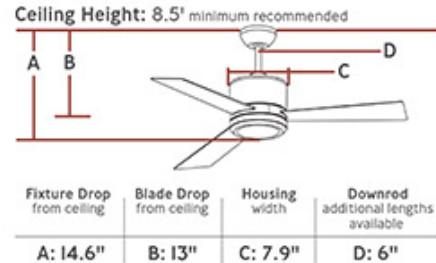

MONTE CARLO

FAN COLLECTIONS

3VNR42BSD-V1: Vision 42 LED - Brushed Steel w Teak Blades

Specification Images:

Collection: Vision 42

Dimmable

UPC #:014817583427

Finish: Brushed Steel (BS)

Blade Finish: Teak ABS

Blade Finish 2: Undefined

Dimensions:

Diameter:	42"
Weight:	14.08 lbs.
Reverse Switch:	Remote Controlled
Rev. Switch Location:	Remote Transmitter
Motor Size:	153.0 X 12.0
Diameter of Housing:	8.3
Capacitor Value:	85?, 4+(4+5)uF, 350V
Lead Wire Length:	78 inches
Light Kit Included:	Yes
Remote Included:	Wall / Hand Remote
Location of Receiver:	Canopy
Remote Group(s):	

Bulbs:

1 - LED Integrated Array 20w 120v - included

Features:

- This product may be mounted on a sloped ceiling
- This product is dimmable.
- This fan comes with a light kit.
- This advanced LED technology is carefully designed and selected to consist of the highest quality LED chipsets for superior performance and reliability.
- Remote included for easy operation
- Integrated LED fixtures that meet the high efficacy LED standards set forth in Title 24 and are listed in the California Energy Commission Appliance database.

Material List:

1 Housing - Steel - Brushed Steel
3 Blade - ABS - Teak

Safety Listing:

Safety Listed for Dry Locations

Instruction Sheets:

English (3VNR52_42XXD-V1-CUL-ENG)
French (3VNR52_42XXD-V1-CUL-CF)