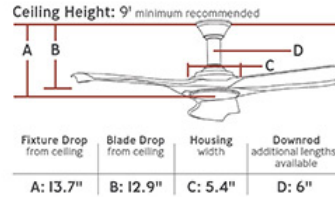

Collection: Minimalist 56
DC 85 Motor
Hand Carved Balsa Wood Blades
UPC #:014817583267
Finish: Aged Pewter (AGP)
Blade Finish: Light Grey Weathered Oak
Blade Finish 2: Undefined

Dimensions:

Diameter: 56"
Weight: 17.03 lbs.
Reverse Switch: Remote Controlled
Rev. Switch Location: Remote Transmitter
Motor Size: 85.0 X 25.0
Diameter of Housing: 5.43
Lead Wire Length: 10 inches
Light Kit Included: Yes
Remote Included: Hand Remote
Location of Receiver: Canopy
Remote Group(s): ESSWC-7

Bulbs:

1 - LED Integrated Array 16w 120v - included

Features:

- This product may be mounted on a sloped ceiling
- This product is dimmable.
- This fan comes with a light kit.
- Includes a green, energy-efficient DC motor
- A Finishing Cap is included if the light kit is unnecessary.
- Specialty carved wood blades included
- ENERGY STAR® Qualified
- This advanced LED technology is carefully designed and selected to consist of the highest quality LED chipsets for superior performance and reliability.
- Remote included for easy operation
- This product complies with TSCA Title VI
- Integrated LED fixtures that meet the high efficacy LED standards set forth in Title 24 and are listed in the California Energy Commission Appliance database.

Material List:

1 Housing - Steel - Aged Pewter
3 Blade - Hand Carved Wood - Light Grey Weathered Oak

Safety Listing:

Safety Listed for Damp Locations

Instruction Sheets:

English (3MNLR56XXXD-V1-CUL-ENG)
French (3MNLR56XXXD-V1-CUL-CF)

Shade / Glass / Diffuser Details:

Part	Material	Finish	Quantity	Item Number	Length	Width	Height	Diameter	Fitter Diameter	Shade Top Length	Shade Top Width	Shade Top Diameter
Shade	Glass	Opal Etched	1				3 1/8	8				

Blade Details:

Blade Group	Diameter	Included	RPM Hi	CFM Hi	Watts Hi	Amps Hi	RPM Med	CFM Med	Watts Med	Amps Med	RPM Low	CFM Low	Watts Low	Amps Low
M-MN	56	Yes	178.0	7240.0	27.099	0.35	113.0	5029.0	7.5	0.108	61.0	2843.0	2.64	0.041