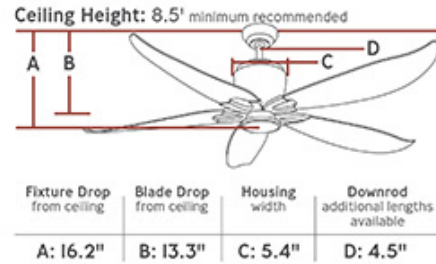

MONTE CARLO

FAN COLLECTIONS

5LLR56BSD-V1: Lily 56 LED - Brushed Steel

Specification Images:

Collection: Lily 56

UPC #:014817583243

Finish: Brushed Steel (BS)

Blade Finish: Silver

Blade Finish 2: Undefined

Dimensions:

Diameter:	56"
Weight:	18.0 lbs.
Reverse Switch:	Remote Controlled
Rev. Switch Location:	Remote Transmitter
Motor Size:	120.0 X 25.0
Diameter of Housing:	5.5
Lead Wire Length:	78 inches
Light Kit Included:	Yes
Remote Included:	Hand Remote
Location of Receiver:	Canopy
Remote Group(s):	

Bulbs:

1 - LED Integrated Array 12w 120v - included

Features:

- This product may be mounted on a sloped ceiling
- This product is dimmable.
- This fan comes with a light kit.
- Includes a green, energy-efficient DC motor
- This advanced LED technology is carefully designed and selected to consist of the highest quality LED chipsets for superior performance and reliability.
- Remote included for easy operation
- Integrated LED fixtures that meet the high efficacy LED standards set forth in Title 24 and are listed in the California Energy Commission Appliance database.

Material List:

1 Housing - Steel - Brushed Steel
5 Blade - ABS - Silver

Safety Listing:

Safety Listed for Damp Locations

Instruction Sheets:

English (5LLR56XXD-V1-ETL-ENG)
French (5LLR56XXD-V1-ETL-CF)