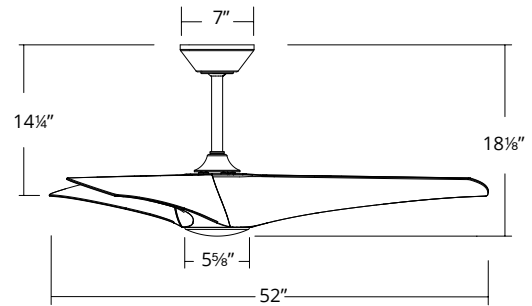

ZEPHYR

FR-W2006-52L

52" Ceiling Fan

MODERN FORMS

SMART FANS

PRODUCT DESCRIPTION

With smart controls and a discreet DC Motor, Zephyr is a form of luxury that comes in a stylish three blade design. A robust LED luminaire with artisan-crafted opal glass and thick aerodynamically soundless blades round out the design. Available in four rich architectural finishes. The Modern Forms app allows for full control of one or many smart fans and integration with current smart home control systems including Control4 and Samsung SmartThings.

FEATURES

- 6 fan speeds through both Summer and Winter Modes
- Silent DC motor
- Optional LED luminaire kit included
- Includes BT remote control
- Optional wall control sold separately
- Compatible with Modern Forms app

AIRFLOW/ENERGY EFFICIENCY

Weighted-Average/High Airflow CFM:	2975/4655**
Weighted-Average/High Energy Use (W):	13/22
Estimated Yearly Energy Cost ($):	6
Weighted-Average/High Efficiency (CFM/W):	141/141
Max RPM:	161

ORDER NUMBER

Model	Housing	Blade
FR-W2006-52L	GH <i>Graphite</i>	WW <i>Weathered Wood</i>
	MB <i>Matte Black</i>	DK <i>Distressed Koa</i>
	MB <i>Matte Black</i>	MB <i>Matte Black</i>
	MW <i>Matte White</i>	MW <i>Matte White</i>

Example: **FR-W2006-52L-MB**

For 2700K add "-27" ; for 3500K add "-35" before the finish: **FR-W2006-52L-27-MB**

*Results may vary based on application and surroundings.

*This fan comes uni-pack - blade select options are not available

** Airflow tested with 8-inch rod

SPECIFICATIONS

Construction:	Aluminum, ABS
Blade:	16° Pitch, 52" sweep
Downrod:	3/4"W X 4.5"H included + 3/4"W + 8"H included
Mounting Slope:	Up to 30°
Wire:	80"
Hanging Weight:	17 lbs
Total Power:	49.5W
Standards:	UL/cUL Wet Location listed, Title 24 JA8-2016 Compliant, Title 20, Energy Star rated
Motor Type:	120 x 20 sensorless DC motor

WIRELESS PERFORMANCE

Wi-Fi Range:	Up to 150 ft*
Bluetooth Range:	Up to 150 ft*

LUMINAIRE PERFORMANCE

Light Source:	LED
Light Wattage:	20W
Lumens/Delivered Lumens:	1600/846
Dimming:	Integrated
CRI:	90
Color Temperature:	3000K (2700K/3500K options available)
Rated Life:	50,000 hours

The Modern Forms app synchronizes seamlessly with smart home devices you already own

modernforms.com
Phone (800) 526.2588
Fax (800) 526.2585

Headquarters/Eastern Distribution Center
44 Harbor Park Drive
Port Washington, NY 11050

Central Distribution Center
1600 Distribution Ct
Lithia Springs, GA 30122

Western Distribution Center
1750 Archibald Avenue
Ontario, CA 91760