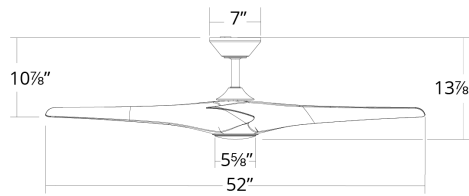

ZEPHYR

FR-W2006-52L

52" Ceiling Fan

MODERN FORMS

SMART FANS

PRODUCT DESCRIPTION

With smart controls and a discreet DC Motor, Zephyr is a form of luxury that comes in a stylish three blade design. A robust LED luminaire with artisan-crafted opal glass and thick aerodynamically soundless blades round out the design. Available in four rich architectural finishes. The Modern Forms app allows for full control of one or many smart fans and integration with current smart home control systems including Control4 and Samsung SmartThings.