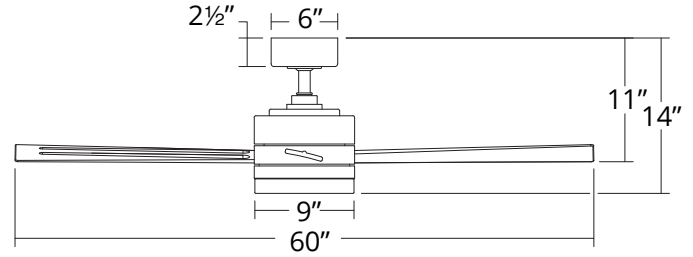

WYND
FR-W1801-60L
60" Ceiling Fan

MODERN FORMS
SMART FANS

PRODUCT DESCRIPTION

Transitional style meets smart technology with this versatile smart fan available in four weather-resistant finishes as well as a 316 marine-grade stainless steel for harsh outdoor climates. The 42" style is ideal for patios and breakfast nooks, while the 52" and 60" versions are perfect for living rooms and large bedrooms. The LED luminaire, powered by WAC, takes this design from beautiful to brilliant. Connect with our exclusive Modern Forms app for even more life enhancements.

FEATURES

- 6 fan speeds through both Summer and Winter Modes
- Silent DC motor
- Includes BT remote control
- Optional wall control for 3, 4-way control sold separately
- Compatible with Modern Forms app

AIRFLOW/ENERGY EFFICIENCY

Weighted-Average/High Airflow CFM:	5320/7516
Weighted-Average/High Energy Use (W):	27/35
Estimated Yearly Energy Cost ($):	7
Weighted-Average/High Efficiency (CFM/W):	199/184
Max RPM:	125

ORDER NUMBER

Model	Housing	Blade
FR-W1801-60L	BZ <i>Bronze</i>	BZ <i>Bronze</i>
	GH <i>Graphite</i>	WG <i>Weathered Gray</i>
	MB <i>Matte Black</i>	MB <i>Matte Black</i>
	MW <i>Matte White</i>	MW <i>Matte White</i>
	SS <i>Stainless Steel</i>	SS <i>Stainless Steel</i>

Example: **FR-W1801-60L-MW**

For 2700K add "-27" ; for 3500K add "-35" before the finish: **FR-W1801-60L-27-MW**

*Results may vary based on application and surroundings.

*This fan comes uni-pack - blade select options are not available

The Modern Forms app synchronizes seamlessly with smart home devices you already own

modernforms.com
Phone (800) 526.2588
Fax (800) 526.2585

Headquarters/Eastern Distribution Center
44 Harbor Park Drive
Port Washington, NY 11050

Central Distribution Center
1600 Distribution Ct
Lithia Springs, GA 30122

Western Distribution Center
1750 Archibald Avenue
Ontario, CA 91760

SPECIFICATIONS

1. **Construction:** Aluminum, ABS
   Blade: 13° Pitch, 60" sweep
   Downrod: 1" O.D. x 4.5"H included
   Mounting Slope: Up to 30°
   Wire: 80"
   Hanging Weight: 18.5 lbs
   Total Power: 54.5W
   Standards: UL/cUL Wet Location listed, Title 24 JA8-2016
   Compliant, Title 20, Energy Star rated
   Motor Type: 125 x 30 sensorless DC motor

WIRELESS PERFORMANCE

1. **Wi-Fi Range:** Up to 150 ft*
   Bluetooth Range: Up to 150 ft*

LUMINAIRE PERFORMANCE

1. **Light Source:** LED
   Light Wattage: 19.5W
   Lumens/Delivered Lumens: 1600/846
   Dimming: Integrated
   CRI: 90
   Color Temperature: 3000K (2700K/3500K options available)
   Rated Life: 50,000 hours