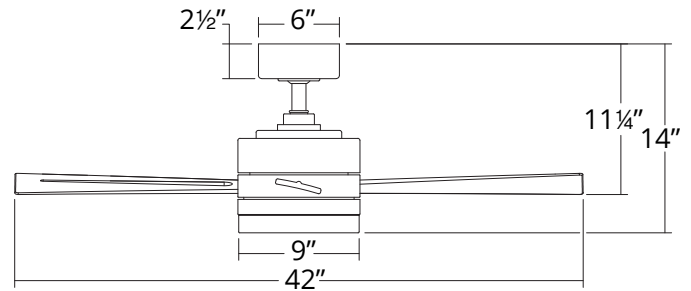

WYND

FR-W1801-42L

42" Ceiling Fan

MODERN FORMS SMART FANS

PRODUCT DESCRIPTION

Transitional style meets smart technology with this versatile smart fan available in four weather-resistant finishes as well as a 316 marine-grade stainless steel for harsh outdoor climates. The 42" style is ideal for patios and breakfast nooks, while the 52" and 60" versions are perfect for living rooms and large bedrooms. The LED luminaire, powered by WAC, takes this design from beautiful to brilliant. Connect with our exclusive Modern Forms app for even more life enhancements.

FEATURES

- 6 fan speeds through both Summer and Winter Modes
- Silent DC motor
- Includes BT remote control
- Optional wall control for 3, 4-way control sold separately
- Compatible with Modern Forms app

AIRFLOW/ENERGY EFFICIENCY

Weighted-Average/High Airflow CFM:	3199/4981(High)
Weighted-Average/High Energy Use (W):	13/25 (High)
Estimated Yearly Energy Cost ($):	4
Weighted-Average/High Efficiency (CFM/W):	211/192 (High)
Max RPM:	199

ORDER NUMBER

Model	Housing	Blade
FR-W1801-42L	BZ <i>Bronze</i>	BZ <i>Bronze</i>
	GH <i>Graphite</i>	WG <i>Weathered Gray</i>
	MB <i>Matte Black</i>	MB <i>Matte Black</i>
	MW <i>Matte White</i>	MW <i>Matte White</i>
	SS <i>Stainless Steel</i>	SS <i>Stainless Steel</i>

Example: **FR-W1801-42L-MW**

For 2700K add "-27" ; for 3500K add "-35" before the finish: **FR-W1801-42L-27-MW**

*Results may vary based on application and surroundings.

*This fan comes uni-pack - blade select options are not available

The Modern Forms app synchronizes seamlessly with smart home devices you already own

modernforms.com
Phone (800) 526.2588
Fax (800) 526.2585

Headquarters/Eastern Distribution Center
44 Harbor Park Drive
Port Washington, NY 11050

Central Distribution Center
1600 Distribution Ct
Lithia Springs, GA 30122

Western Distribution Center
1750 Archibald Avenue
Ontario, CA 91760

SPECIFICATIONS

Construction:	Aluminum
Blade:	13° Pitch, 42" sweep, ABS
Downrod:	1" O.D. x 4.5"H included
Mounting Slope:	Up to 30°
Wire:	80"
Hanging Weight:	15.5 lbs
Total Power:	44.5W
Standards:	UL/cUL Wet Location listed, Title 24 JA8-2016 Compliant, Title 20, Energy Star rated
Motor Type:	125 x 20 sensorless DC motor

WIRELESS PERFORMANCE

Wi-Fi Range:	Up to 150 ft*
Bluetooth Range:	Up to 150 ft

LUMINAIRE PERFORMANCE

Light Source:	LED
Light Wattage:	19.5W
Lumens/Delivered Lumens:	1600/846
Dimming:	Integrated
CRI:	90
Color Temperature:	3000K (2700K/3500K options available)
Rated Life:	50,000 hours