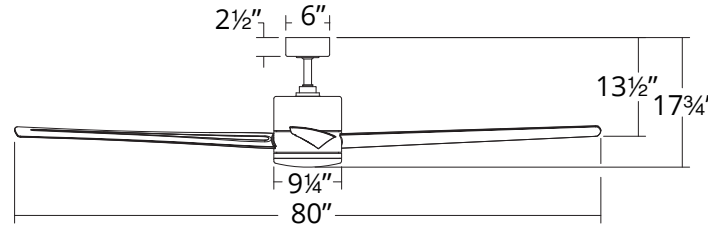

WINDFLOWER

FR-W1815-80L

80" Ceiling Fan

MODERN FORMS SMART FANS

PRODUCT DESCRIPTION

As bold and beautiful as a classic Holland windmill, this contemporary twelve-blade design is perfect for mid-sized and larger spaces with its 60 inch or 80 inch blade sweeps. Control everything from the palm of your hand with our Wi-Fi-connected Modern Forms app- no one else in the industry can match this combination of style and intuitive technology. Available in three sleek finishes, Windflower makes life easier and more beautiful every day.

***Results may vary based on application and surroundings.**

***This fan comes uni-pack - blade select options are not available**

SPECIFICATIONS

Construction:	Aluminum, ABS
Blade:	15° Pitch, 80" sweep
Downrod:	1" O.D. x 6"H included
Mounting Slope:	Up to 30°
Wire:	80"
Hanging Weight:	42 lbs
Total Power:	74.5W
Standards:	UL/cUL Wet Location listed, Title 24 JA8-2016 Compliant, Title 20
Motor Type:	168 x 30 sensorless DC motor

NOTE: Recommended maximum downrod length of 72" with 80" lead wire