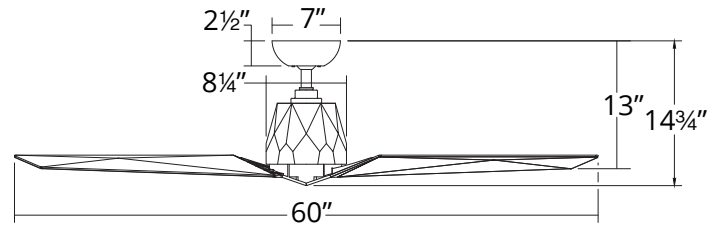

VORTEX

FR-W1810-60L

60" Ceiling Fan

MODERN FORMS

SMART FANS

PRODUCT DESCRIPTION

Finished in gloss black, gloss white or the kind of silver you'd find on a Maserati, this sleek, sculptural design makes an ultra-luxe modern statement. Powered by a highly efficient DC motor, Vortex runs on stealth mode all day and night—the only sound you'll hear is the air whispering through the room. Use with the Modern Forms app for a full complement of luxury smart controls.

FEATURES

- 6 fan speeds through both Summer and Winter Modes
- Silent DC motor
- Includes BT wall control
- Optional wall control for 3, 4-way control sold separately
- Compatible with Modern Forms app

AIRFLOW/ENERGY EFFICIENCY

Weighted-Average/High Airflow CFM:	7663/5207
Weighted-Average/High Energy Use (W):	13/32
Estimated Yearly Energy Cost ($):	4
Weighted-Average/High Efficiency (CFM/W):	211/209
Max RPM:	145

SPECIFICATIONS

Construction:	Aluminum, ABS
Blade:	13° Pitch, 60" sweep
Downrod:	1" O.D. x 4.5"H included
Mounting Slope:	Up to 30°
Wire:	80"
Hanging Weight:	13 lbs
Total Power:	32W
Standards:	UL/cUL Wet Location listed, Title 24 JA8-2016 Compliant, Title 20, Energy Star rated
Motor Type:	125 x 20 sensorless DC motor

WIRELESS PERFORMANCE

Wi-Fi Range:	Up to 150 ft*
Bluetooth Range:	Up to 150 ft*

ORDER NUMBER

Model	Housing	Blade
FR-W1810-60L	AS Automotive Silver	AS Automotive Silver
	GB Gloss Black	GB Gloss Black
	GW Gloss White	GW Gloss White

Example: FR-W1810-60L-AS

- *Results may vary based on application and surroundings.
- *This fan comes uni-pack - blade select options are not available

The Modern Forms app synchronizes seamlessly with smart home devices you already own

modernforms.com
Phone (800) 526.2588
Fax (800) 526.2585

Headquarters/Eastern Distribution Center
44 Harbor Park Drive
Port Washington, NY 11050

Central Distribution Center
1600 Distribution Ct
Lithia Springs, GA 30122

Western Distribution Center
1750 Archibald Avenue
Ontario, CA 91760