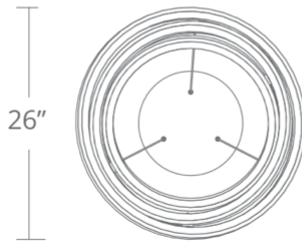

PD-24826

Model & Size	Color Temp	Finish	LED Watts	LED Lumens	Delivered Lumens
PD-24826 26"	3000K 3000K	BK Black TT Titanium	54.1W 54.1W	3850 3850	3593 3593

Example: **PD-24826-TT**

For custom requests please contact customs@modernforms.com