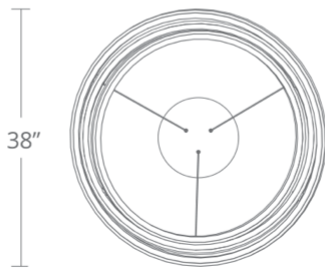

PD-24838

Model & Size	Color Temp	Finish	LED Watts	LED Lumens	Delivered Lumens
PD-24838 38"	3000K 3000K	BK Black TT Titanium	78.5W 78.5W	5311 5311	3647 3647

Example: **PD-24838-TT**

For custom requests please contact customs@modernforms.com