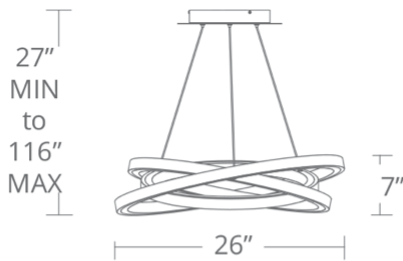

PD-24826

Model & Size	Color Temp	Finish	LED Watts	LED Lumens	Delivered Lumens
PD-24826 26"	3000K 3000K	BK Black TT Titanium	54.1W 54.1W	3850 3850	3593 3593

Example: **PD-24826-TT**

For custom requests please contact customs@modernforms.com