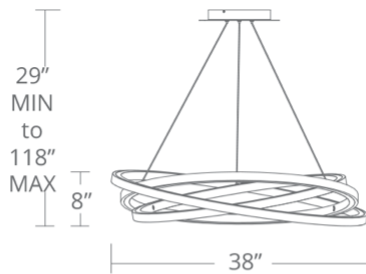

PD-24838

Model & Size	Color Temp	Finish	LED Watts	LED Lumens	Delivered Lumens
PD-24838 38"	3000K 3000K	BK Black TT Titanium	78.5W 78.5W	5311 5311	3647 3647

Example: **PD-24838-TT**

For custom requests please contact customs@modernforms.com