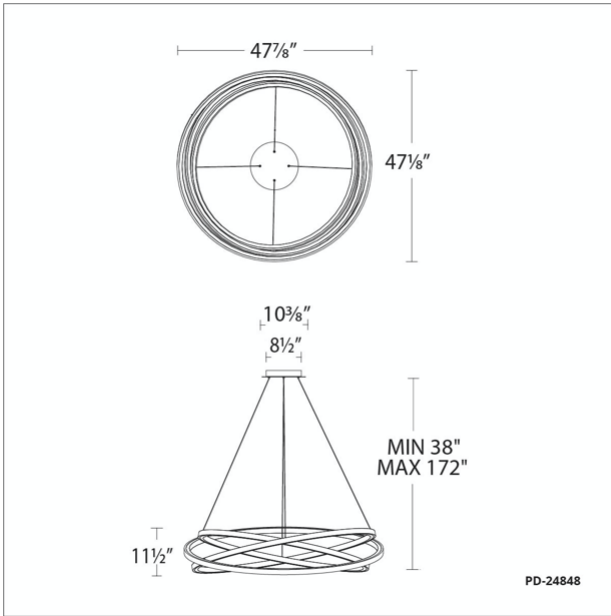

Model & Size	Color Temp	Finish	LED Watts	LED Lumens	Delivered Lumens
PD-24848 48"	3000K 3000K	BK Black TT Titanium	106.7W 106.7W	9235 9235	5035 5035

Example: **PD-24848-TT**

For custom requests please contact customs@modernforms.com