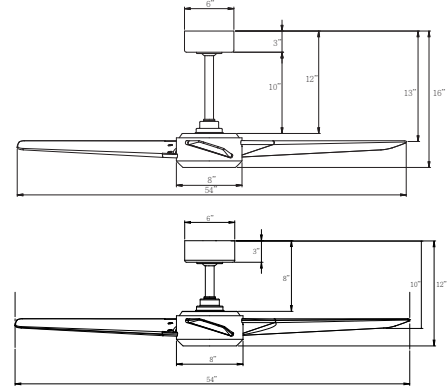

ULTRA SMART FAN

FR-D2102-54U

54" Ceiling Fan

MODERN FORMS SMART FANS

PRODUCT DESCRIPTION

Create a sanctuary with a groundbreaking fan system incorporating Ultraviolet-C (UV-C) light. Using a patent-pending system, which combines a UV-C LED ring with a powerful fan, the Ultra Smart Fan can decrease the concentration of SARS-CoV-2 virus, in the breathable air space.** Third-party lab testing conducted on the ULTRA device, with UV-C module enabled and fan operating in the standard forward rotation at the highest speed setting, showed the active SARS-CoV-2 virus was reduced by 99.99% (4 log reduction) in the breathable air space after 30 minutes of operation in a closed 8x8x10' test room (approximately 72°F and 48% relative humidity), where the ULTRA was mounted on a 10-inch downrod with a total suspended height of 16 inches from the ceiling. **

FEATURES

- 6 fan speeds through both Summer and Winter Modes
- Silent DC motor
- Includes BT remote control
- Compatible with Modern Forms app
- Includes violet LED indicators to let you know the UV-C module is on

ORDER NUMBER

Model	Housing	Blade
FR-D2102-54U	BN <i>Brushed Nickel</i>	MB <i>Matte Black</i>
	MB <i>Matte Black</i>	MB <i>Matte Black</i>
	MW <i>Matte White</i>	MW <i>Matte White</i>

Example: FR-D2102-54U-MW

**Based on tests conducted by an independent CAP and CLIA accredited lab, Innovative Bioanalysis. The effectiveness of the Ultra Smart Fan will vary based upon application and surroundings, including but not limited to room dimensions and airflow.

WARNING: This product emits ultraviolet (UV) radiation. Exposure to UV radiation can cause serious personal injuries, including damage to eyes and skin. Avoid direct exposure to the UV light. Do not operate the product while anyone could be directly exposed to the UV light. For more safety instructions, please refer to page 5 of the fan's instruction manual ("UV Safety Rules").

The Modern Forms app synchronizes seamlessly with smart home devices you already own

Disclaimer: While there may be information on our website relating to the Ultra Smart Fan's effectiveness in reducing the SARS-CoV-2 virus, Modern Forms makes no claims that its products can cure, treat or prevent any conditions, including COVID-19 or other conditions. Always consult your healthcare provider with any health-related questions.

SPECIFICATIONS

1. **Construction:** Aluminum, ABS
2. **Blade:** 17° Pitch, 54" sweep
3. **Downrods:** 3/4"W X 10"H + 3/4"W + 6"H included
4. **Mounting Slope:** Up to 30°
5. **Wire:** 80"
6. **Hanging Weight:** 18 lbs
7. **Total Power:** 47W
8. **Standards:** UL/cUL Damp Location listed, Title 24 JA8-2016 Compliant, Title 20, Energy Star rated
9. **Motor Type:** 120 x 20 sensorless DC motor

This fan comes uni-pack - blade select options are not available

WIRELESS PERFORMANCE

1. **Wi-Fi Range:** Up to 150 ft (Results may vary based on application and surroundings)
2. **Bluetooth Range:** Up to 150 ft (Results may vary based on application and surroundings)

UV-C LED PERFORMANCE