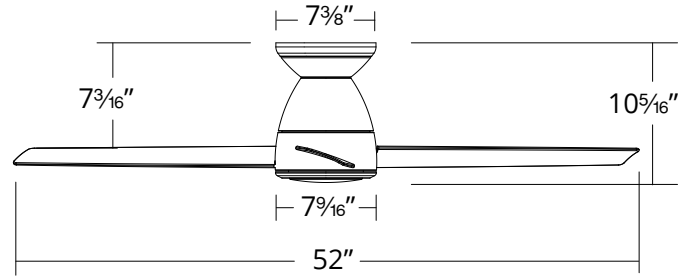

TIP TOP

FH-W2004-52L

52" Flush Mounted Fan

MODERN FORMS SMART FANS

PRODUCT DESCRIPTION

Classic design meets a modern aesthetic. The wet rated aluminum construction and versatile styling allows Tip Top to cool a sun-facing porch, or a stylish living room. The Modern Forms app allows for seamless integration of this innovative smart fan with your smart home controls and voice control devices, including Google Home, Amazon Alexa, and Josh Ai.

FEATURES

- 6 fan speeds through both Summer and Winter Modes
- Silent DC motor
- Includes BT remote control
- Luminaire cover not included
- Optional wall control for 3, 4-way control sold separately
- Compatible with Modern Forms app

AIRFLOW/ENERGY EFFICIENCY

Weighted-Average/High Airflow CFM:	3491/5187
Weighted-Average/High Energy Use (W):	16/19
Estimated Yearly Energy Cost ($):	4
High Efficiency (CFM/W):	223
Max RPM:	166

ORDER NUMBER

Model	Housing	Blade
FH-W2004-52L	BA <i>Brushed Aluminum</i>	TT <i>Titanium Silver</i>
	MB <i>Matte Black</i>	MB <i>Matte Black</i>
	MW <i>Matte White</i>	MW <i>Matte White</i>

Example: FH-W2004-52L-MW

For 2700K add "-27" ; for 3500K add "-35" before the finish: FH-W2004-52L-27-MW

*Results may vary based on application and surroundings.

*This fan comes uni-pack - blade select options are not available

The Modern Forms app synchronizes seamlessly with smart home devices you already own

modernforms.com
Phone (800) 526.2588
Fax (800) 526.2585

Headquarters/Eastern Distribution Center
44 Harbor Park Drive
Port Washington, NY 11050

Central Distribution Center
1600 Distribution Ct
Lithia Springs, GA 30122

Western Distribution Center
1750 Archibald Avenue
Ontario, CA 91760

Modern Forms retains the right to modify the design of our products at any time as part of the company's continuous improvement program. JUL 2020

SPECIFICATIONS

Construction:	Aluminum, ABS
Blade:	14° Pitch, 52" sweep
Wire:	80"
Hanging Weight:	17 lbs
Total Power:	47W
Standards:	UL/cUL Wet Location listed, Title 24 JA8-2016 Compliant, Title 20, Energy Star rated
Motor Type:	125 x 12 sensorless DC motor

WIRELESS PERFORMANCE

Wi-Fi Range:	Up to 150 ft*
Bluetooth Range:	Up to 150 ft

LUMINAIRE PERFORMANCE

Light Source:	LED
Light Wattage:	13W
Lumens/Delivered Lumens:	1100 (376)
Dimming:	Integrated
CRI:	90
Color Temperature:	3000K (2700K/3500K options available)
Rated Life:	50,000 hours