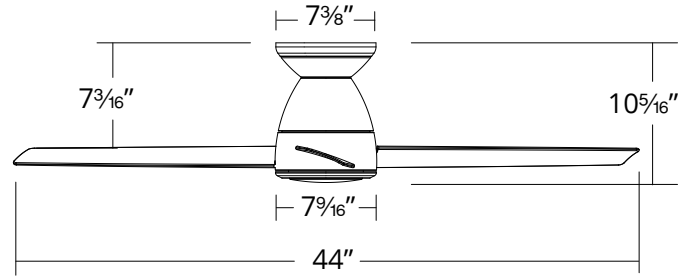

TIP TOP

FH-W2004-44L

44" Flush Mounted Fan

MODERN FORMS SMART FANS

PRODUCT DESCRIPTION

Classic design meets a modern aesthetic. The wet rated aluminum construction and versatile styling allows Tip Top to cool a sun-facing porch, or a stylish living room. The Modern Forms app allows for seamless integration of this innovative smart fan with your smart home controls and voice control devices, including Google Home, Amazon Alexa, and Josh Ai.