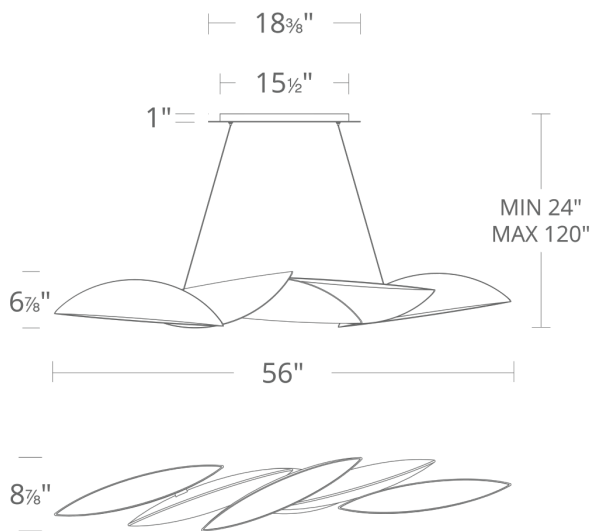

PD-64256

Model & Size	Color Temp	Finish	LED Watts	LED Lumens	Delivered Lumens
PD-64256 56"	3000K	AB Aged Brass	41.4W	3600	2568

Example: **PD-64256-AB**

For custom requests please contact customs@modernforms.com