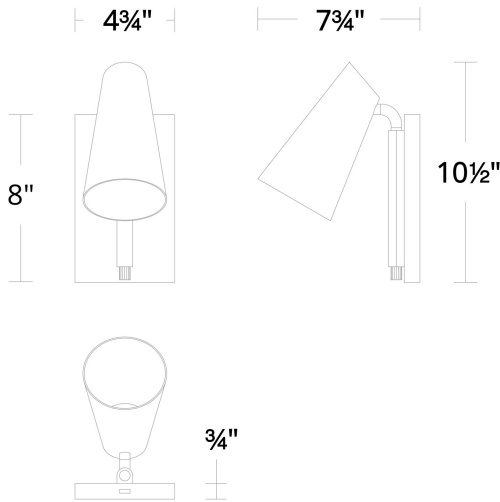

Project:

Location:

Fixture Type:

Catalog Number:

AVAILABLE FINISHES:

Stylus

BL-24908

PRODUCT DESCRIPTION

Functionality celebrating engineering. A striking silhouette that combines unique decorative elements, this adjustable reading light is perfect for illuminating niches in bedrooms in fine homes and boutique hotels. Available with a black exterior and gorgeous gold interior.

FEATURES

- Driver concealed within the canopy
- Articulating light source up to 330 degrees
- Knurled on/off rotary switch integrated into the base of the arm
- Built-in USB port at the base of the canopy

SPECIFICATIONS

Rated Life	60000 Hours
Standards	ETL, cETL, Damp Location Listed, Title 24 JA8: 2019 Compliant
Input	120,50/60Hz
Color Temp	3000K
CRI	90
Construction	Spun metal body with acrylic diffuser

REPLACEMENT PARTS

HDW-HY23-WA - Hardware Pack

Model & Size	Color Temp	Finish	LED Watts	LED Lumens	Delivered Lumens
BL-24908 8"	3000K	BK/GO Black & Gold	6.7W	328	226

Example: **BL-24908-BK/GO**

For custom requests please contact customs@modernforms.com