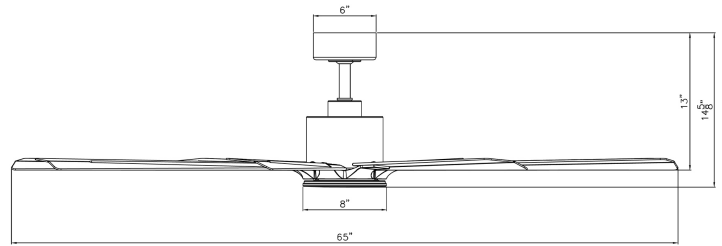

SIZE MATTERS

FR-W2403-65

65" Ceiling Fan

MODERN FORMS SMART FANS

PRODUCT DESCRIPTION

Big, bold design is better. Offered in an impressive 65 and 84- inch sizes, the 8-blade Size Matters ceiling fan showcases elegant lines, sharply crafted blades and intelligent engineering. The motor is IPX4-wet rated for outdoor use. The fan's contemporary styling is finished in Matte Black complemented by Matte White blades. Control is easy with smart home ecosystems via the Modern Forms app.

SPECIFICATIONS

Construction:	Aluminum, ABS
Blade:	20° Pitch, 65" sweep
Downrod:	.75"W x 6"H included
Mounting Slope:	Up to 30°
Wire:	80"
Hanging Weight:	23 lbs.
Total Power:	33W
Standards:	UL/cUL Wet Location listed, Title 24 JA8-2016 Compliant, Title 20, Energy Star
Motor Type:	165 x 30 sensorless DC motor